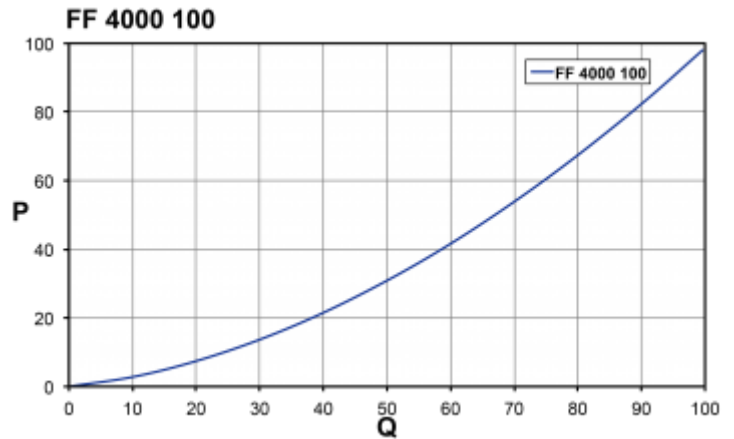

Air flow:

Cut out dimensions: