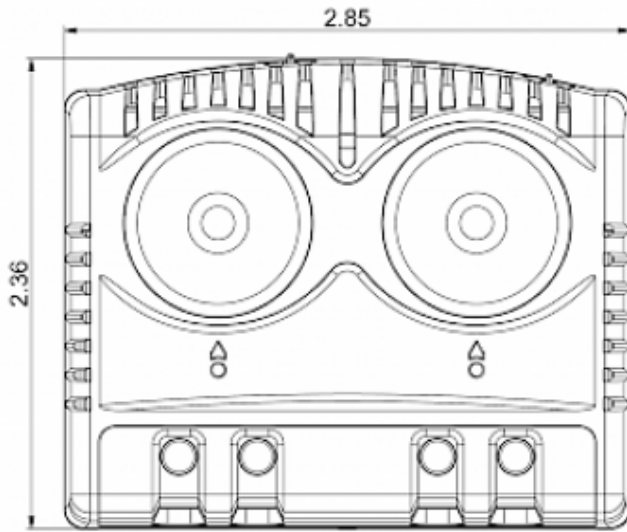

## Description

<b>Order Number:</b>	301231
<b>Brand Name:</b>	SOLIFLEX
<b>Color:</b>	Grey (RAL 7011)
<b>Housing Material:</b>	PC plastic
<b>Ingress protection:</b>	IP 20
<b>Note:</b>	Hyst. 7±3K / Sw.Pt.tol ±4K
<b>Approvals:</b>	CE, cURus
<b>UL File Number:</b>	E358385

## Technical data

<b>Operating temperature range:</b>	-40°F - +176°F
<b>Setting range:</b>	14°F - 176°F
<b>Mounting:</b>	Clips for DIN rail 1.38 inch
<b>Dimension H x W x D:</b>	2.36 x 2.85 x 1.67 inch
<b>Weight:</b>	~3.89 oz.
<b>Voltage / Frequency:</b>	max. 250 V AC 16 A(res) / 2 A(ind) max. 72 V DC max. 30 W
<b>Lifetime:</b>	100,000 hrs.
<b>Connection:</b>	2-pole terminal (x2), clamping torque 0.5 Nm max. solid wire - AWG 14 max., stranded wire - AWG 16 max.

**Cut out  
dimensions:**