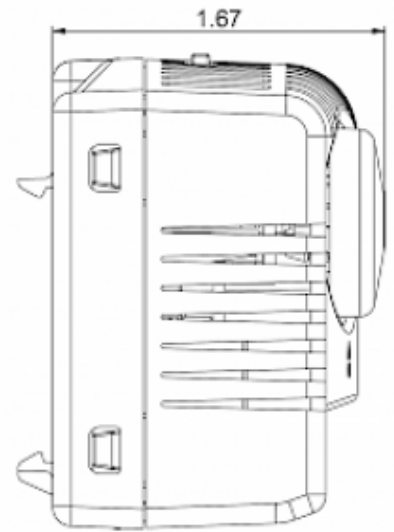

## Description

<b>Order Number:</b>	301231
<b>Brand Name:</b>	SOLIFLEX
<b>Color:</b>	Grey (RAL 7011)
<b>Housing Material:</b>	PC plastic
<b>Ingress protection:</b>	IP 20
<b>Note:</b>	Hyst. 7±3K / Sw.Pt.tol ±4K
<b>Approvals:</b>	CE, cURus
<b>UL File Number:</b>	E358385

## Technical data

<b>Operating temperature range:</b>	-40°F - +176°F
<b>Setting range:</b>	14°F - 176°F
<b>Mounting:</b>	Clips for DIN rail 1.38 inch
<b>Dimension H x W x D:</b>	2.36 x 2.85 x 1.67 inch
<b>Weight:</b>	~3.89 oz.
<b>Voltage / Frequency:</b>	max. 250 V AC 16 A(res) / 2 A(ind) max. 72 V DC max. 30 W
<b>Lifetime:</b>	100,000 hrs.
<b>Connection:</b>	2-pole terminal (x2), clamping torque 0.5 Nm max. solid wire - AWG 14 max., stranded wire - AWG 16 max.

**Cut out  
dimensions:**