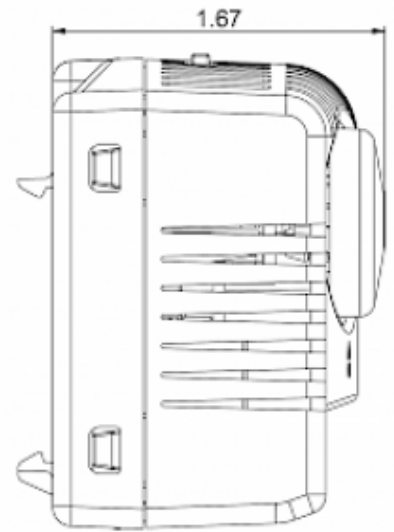

## Twin thermostat NONO

## Description

<b>Order Number:</b>	301221
<b>Brand Name:</b>	SOLIFLEX
<b>Color:</b>	Grey (RAL 7011)
<b>Housing Material:</b>	PC plastic
<b>Ingress protection:</b>	IP 20
<b>Note:</b>	Hyst. 7±3K / Sw.Pt.tol ±4K
<b>Approvals:</b>	CE, cURus
<b>UL File Number:</b>	E358385

## Technical data

<b>Operating temperature range:</b>	-40°F - +176°F
<b>Setting range:</b>	14°F - 176°F
<b>Mounting:</b>	Clips for DIN rail 1.38 inch
<b>Dimension H x W x D:</b>	2.36 x 2.85 x 1.67 inch
<b>Weight:</b>	~3.89 oz.
<b>Voltage / Frequency:</b>	max. 250 V AC 16 A(res) / 2 A(ind) max. 72 V DC max. 30 W
<b>Lifetime:</b>	100,000 hrs.
<b>Connection:</b>	2-pole terminal (x2), clamping torque 0.5 Nm max. solid wire - AWG 14 max., stranded wire - AWG 16 max.

**Cut out  
dimensions:**