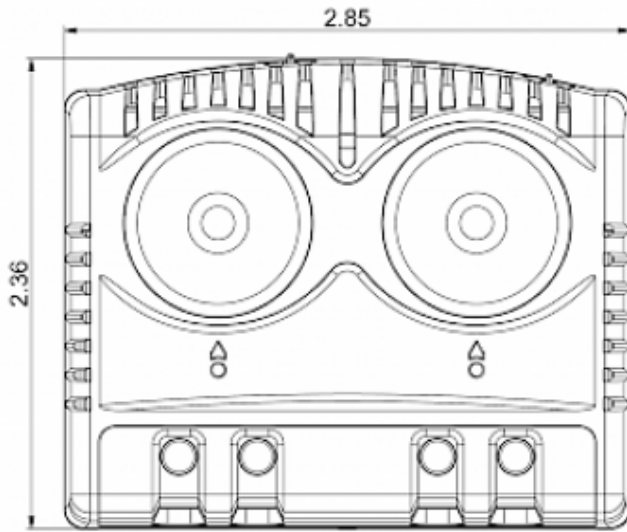

## Description

<b>Order Number:</b>	301221
<b>Brand Name:</b>	SOLIFLEX
<b>Color:</b>	Grey (RAL 7011)
<b>Housing Material:</b>	PC plastic
<b>Ingress protection:</b>	IP 20
<b>Note:</b>	Hyst. 7±3K / Sw.Pt.tol ±4K
<b>Approvals:</b>	CE, cURus
<b>UL File Number:</b>	E358385

## Technical data

<b>Operating temperature range:</b>	-40°F - +176°F
<b>Setting range:</b>	14°F - 176°F
<b>Mounting:</b>	Clips for DIN rail 1.38 inch
<b>Dimension H x W x D:</b>	2.36 x 2.85 x 1.67 inch
<b>Weight:</b>	~3.89 oz.
<b>Voltage / Frequency:</b>	max. 250 V AC 16 A(res) / 2 A(ind) max. 72 V DC max. 30 W
<b>Lifetime:</b>	100,000 hrs.
<b>Connection:</b>	2-pole terminal (x2), clamping torque 0.5 Nm max. solid wire - AWG 14 max., stranded wire - AWG 16 max.

**Cut out  
dimensions:**