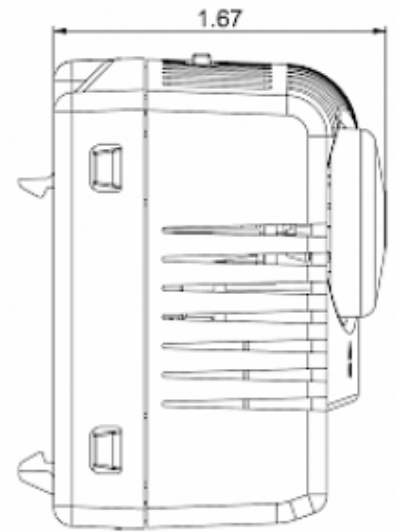

Twin thermostat NONO

Description

Order Number:	301220
Brand Name:	SOLIFLEX
Color:	Grey (RAL 7011)
Housing Material:	PC plastic
Ingress protection:	IP 20
Note:	Hyst. 7±3K / Sw.Pt.tol ±4K
Approvals:	CE, cURus
UL File Number:	E358385

Technical data

Operating temperature range:	-40°F - +176°F
Setting range:	-10°C - 80°C
Mounting:	Clips for DIN rail 1.38 inch
Dimension H x W x D:	2.36 x 2.85 x 1.67 inch
Weight:	~3.89 oz.
Voltage / Frequency:	max. 250 V AC 16 A(res) / 2 A(ind) max. 72 V DC max. 30 W
Lifetime:	100,000 hrs.
Connection:	2-pole terminal (x2), clamping torque 0.5 Nm max. solid wire - AWG 14 max., stranded wire - AWG 16 max.

**Cut out
dimensions:**

Order Information

Zolltarifnummer	90321089
EAN Nummer	5350604010277