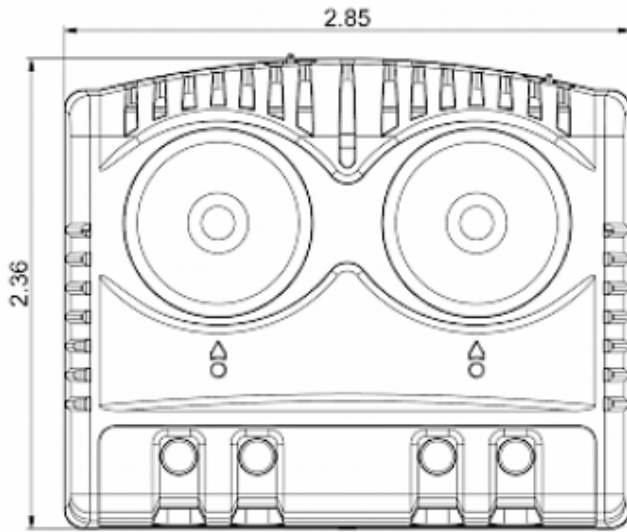

Twin thermostat NONO

Description

Order Number:	301220
Brand Name:	SOLIFLEX
Color:	Grey (RAL 7011)
Housing Material:	PC plastic
Ingress protection:	IP 20
Note:	Hyst. 7±3K / Sw.Pt.tol ±4K
Approvals:	CE, cURus
UL File Number:	E358385

Technical data

Operating temperature range:	-40°F - +176°F
Setting range:	-10°C - 80°C
Mounting:	Clips for DIN rail 1.38 inch
Dimension H x W x D:	2.36 x 2.85 x 1.67 inch
Weight:	~3.89 oz.
Voltage / Frequency:	max. 250 V AC 16 A(res) / 2 A(ind) max. 72 V DC max. 30 W
Lifetime:	100,000 hrs.
Connection:	2-pole terminal (x2), clamping torque 0.5 Nm max. solid wire - AWG 14 max., stranded wire - AWG 16 max.

**Cut out
dimensions:**

Order Information

Zolltarifnummer	90321089
EAN Nummer	5350604010277