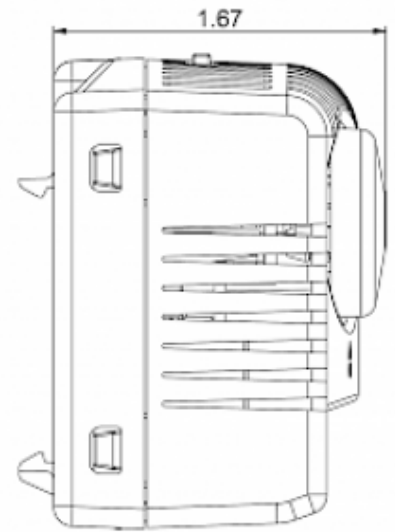

Twin thermostat NCNC

Description

Order Number:	301210
Brand Name:	SOLIFLEX
Color:	Grey (RAL 7011)
Housing Material:	PC plastic
Ingress protection:	IP 20
Note:	Hyst. 7±3K / Sw.Pt.tol ±4K
Approvals:	CE, cURus
UL File Number:	E358385

Technical data

Operating temperature range:	-40°F - +176°F
Setting range:	-10°C - 80°C
Mounting:	Clips for DIN rail 1.38 inch
Dimension H x W x D:	2.36 x 2.85 x 1.67 inch
Weight:	~3.89 oz.
Voltage / Frequency:	max. 250 V AC 16 A(res) / 2 A(ind) max. 72 V DC max. 30 W
Lifetime:	100,000 hrs.
Connection:	2-pole terminal (x2), clamping torque 0.5 Nm max. solid wire - AWG 14 max., stranded wire - AWG 16 max.

**Cut out
dimensions:**

Order Information

Zolltarifnummer	90321089
EAN Nummer	5350604010222