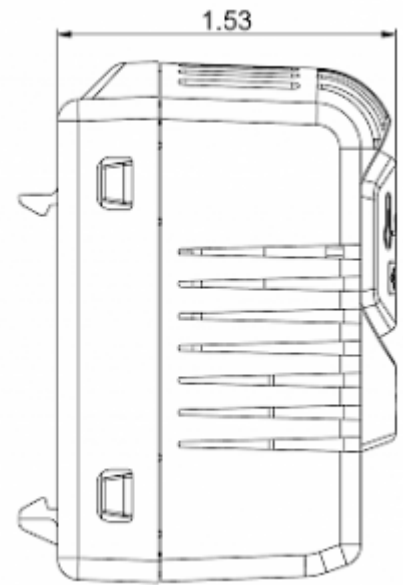

## Technical data

<b>Operating temperature range:</b>	-40°F - +176°F
<b>Setting range:</b>	ON 60°C/140°F - OFF 50°C/122°F
<b>Mounting:</b>	DIN rail 1.38 inch
<b>Dimension H x W x D:</b>	12.36 x 1.54 x 1.53 inch
<b>Weight:</b>	~ 1.76 oz.
<b>Voltage / Frequency:</b>	max. 250 V AC 16 A(res) / 10 A(ind) max. 72 V DC max. 30 W
<b>Lifetime:</b>	100,000 hrs.
<b>Connection:</b>	2-pole terminal, clamping torque 0.5 Nm max. solid wire - 2.5 mm <sup>2</sup> max. stranded wire - 1.5 mm <sup>2</sup> max.

**Cut out dimensions:**