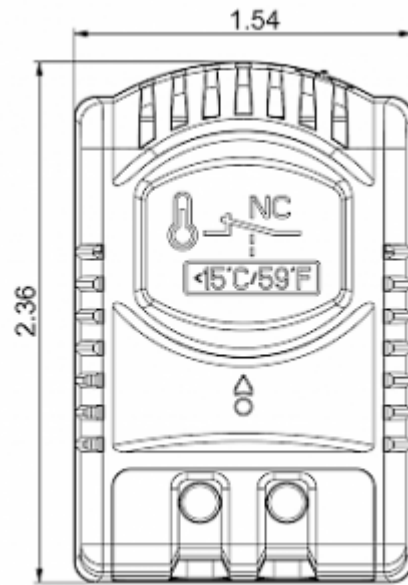

## Description

<b>Order Number:</b>	301050
<b>Brand Name:</b>	SOLIFLEX
<b>Color:</b>	Grey RAL 7011
<b>Housing Material:</b>	PC plastic
<b>Ingress protection:</b>	IP 20
<b>Note:</b>	Hyst.10±2K / Sw.Pt.tol ±2K
<b>Approvals:</b>	CE, cURus
<b>UL File Number:</b>	E358385

## Technical data

<b>Operating temperature range:</b>	-40°F - +176°F
<b>Setting range:</b>	ON 60°C/140°F - OFF 50°C/122°F
<b>Mounting:</b>	DIN rail 1.38 inch
<b>Dimension H x W x D:</b>	12.36 x 1.54 x 1.53 inch
<b>Weight:</b>	~ 1.76 oz.
<b>Voltage / Frequency:</b>	max. 250 V AC 16 A(res) / 10 A(ind) max. 72 V DC max. 30 W
<b>Lifetime:</b>	100,000 hrs.
<b>Connection:</b>	2-pole terminal, clamping torque 0.5 Nm max. solid wire - 2.5 mm <sup>2</sup> max. stranded wire - 1.5 mm <sup>2</sup> max.

**Cut out dimensions:**