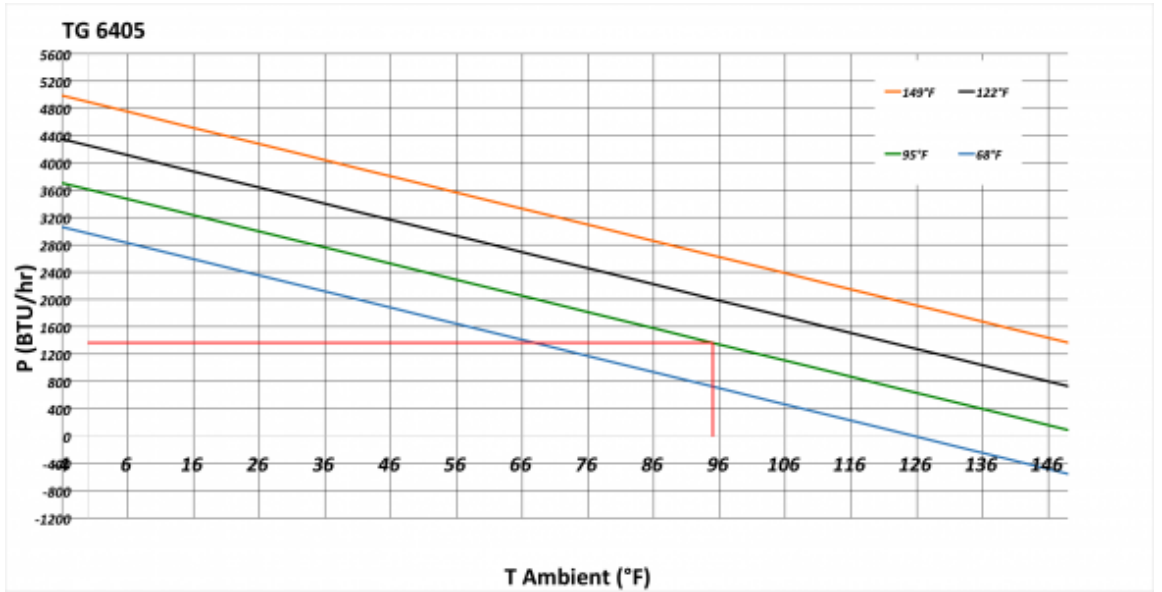

Thermoelectric cooler TG 6405-230V Recessed

Description

Brand Name:	SoliTherm Peltier
Order Number:	6405303
Housing Material:	Stainless steel AISI 304 (V2A)
Ingress protection:	IP 66, NEMA / UL Type 4X
Note:	The torque for the mounting nuts should be 4.5 Nm.
Approvals:	CE, cURus

Technical data TG 6405-230V Recessed

Cooling capacity 95F/95F:	1370 BTU
Operating temperature range:	-4°F - 149°F
Air volume flow (system / unimpeded):	Ambient air circuit: 141 / 191 cfm Cabinet air circuit: 141 / 191 cfm
Mounting:	Recessed
Dimension H x W x D:	600 x 432 x 202 (135+67) mm
Weight:	75 lbs.
Cut out dimensions:	15 x 21.6 inch
Voltage / Frequency:	120 - 230 V ~ 50/60 Hz
Current 95F95F:	4.3 A @ 120 V 2.2 A @ 230 V
Starting current:	6.5 A @ 120 V 3.4 A @ 230 V
Max. current:	4.5 A @ 120 V 2.3 A @ 230 V
Nominal power 95F95F:	517 W
Max. power:	537 W
Fuse:	7 A (T) @ 120 V 4 A (T) @ 230 V
Connection:	8-Pole Connector

Performance Graph:

Cut out dimensions:

Bestellinformationen

Stainless steel AISI 316 (V4A) housing with chromed heat sinks part no.	64053034
Verpackungsmaße	686.6 x 454 x 232 mm
Bruttogewicht	38 kg
Taric code	84158300
GTIN (EAN)	5350604350533