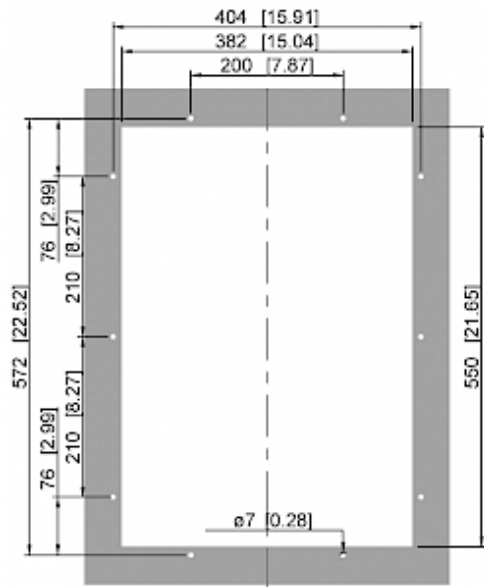

Thermoelectric cooler TG 6405-230V Recessed

Description

Brand Name:	SoliTherm Peltier
Order Number:	6405303
Housing Material:	Stainless steel AISI 304 (V2A)
Ingress protection:	IP 66, NEMA / UL Type 4X
Note:	The torque for the mounting nuts should be 4.5 Nm.
Approvals:	CE, cURus

Technical data TG 6405-230V Recessed

Cooling capacity 95F/95F:	1370 BTU
Operating temperature range:	-4°F - 149°F
Air volume flow (system / unimpeded):	Ambient air circuit: 141 / 191 cfm Cabinet air circuit: 141 / 191 cfm
Mounting:	Recessed
Dimension H x W x D:	600 x 432 x 202 (135+67) mm
Weight:	75 lbs.
Cut out dimensions:	15 x 21.6 inch
Voltage / Frequency:	120 - 230 V ~ 50/60 Hz
Current 95F95F:	4.3 A @ 120 V 2.2 A @ 230 V
Starting current:	6.5 A @ 120 V 3.4 A @ 230 V
Max. current:	4.5 A @ 120 V 2.3 A @ 230 V
Nominal power 95F95F:	517 W
Max. power:	537 W
Fuse:	7 A (T) @ 120 V 4 A (T) @ 230 V
Connection:	8-Pole Connector

Performance Graph:

Cut out dimensions:

Bestellinformationen

Stainless steel AISI 316 (V4A) housing with chromed heat sinks part no.	64053034
Verpackungsmaße	686.6 x 454 x 232 mm
Bruttogewicht	38 kg
Taric code	84158300
GTIN (EAN)	5350604350533