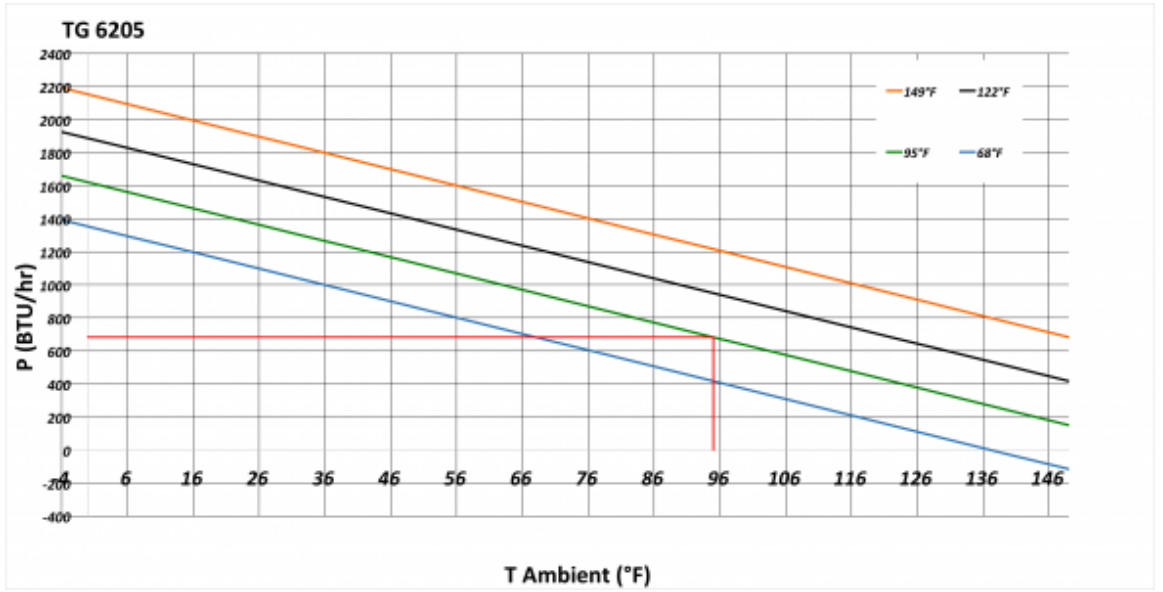

Thermoelectric cooler TG 6205-230V External

Description

Brand Name:	SoliTherm Peltier
Order Number:	6205305
Housing Material:	Stainless steel AISI 304 (V2A)
Ingress protection:	IP 66, NEMA / UL Type 4X
Note:	The torque for the mounting nuts should be 4.5 Nm.
Approvals:	CE, cURus

Technical data TG 6205-230V External

Cooling capacity 95F/95F:	680 BTU
Operating temperature range:	-4°F - 149°F
Air volume flow (system / unimpeded):	Ambient air circuit: 62 / 153 cfm Cabinet air circuit: 90 / 153 cfm
Mounting:	External (with frame)
Dimension H x W x D:	19.7 x 13 x 7.9 inch
Weight:	44 lbs
Cut out dimensions:	9.6 x 16.8 inch
Voltage / Frequency:	120 - 230 V ~ 50/60 Hz
Current 95F95F:	2.2 A @ 120 V 1.1 A @ 230 V
Starting current:	3.2 A @ 120 V 1.7 A @ 230 V
Max. current:	2.2 A @ 120 V 1.2 A @ 230 V
Nominal power 95F95F:	259 W
Max. power:	270 W
Fuse:	4 A (T) @ 120 V 3 A (T) @ 230 V
Connection:	8-Pole Connector

Performance Graph:

Cut out dimensions:

Bestellinformationen

Stainless steel AISI 316 (V4A) housing with chromed heat sinks part no.	62053054
Verpackungsmaße	586.6 x 354 x 227 mm
Bruttogewicht	24.3 kg
Taric code	84158300
GTIN (EAN)	5350604350458