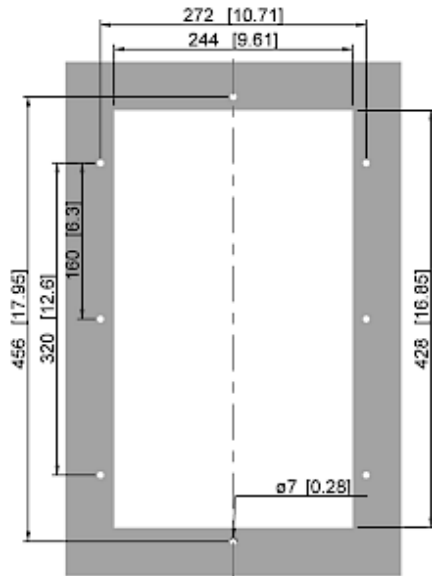

Thermoelectric cooler TG 6205-230V External

Description

Brand Name:	SoliTherm Peltier
Order Number:	6205305
Housing Material:	Stainless steel AISI 304 (V2A)
Ingress protection:	IP 66, NEMA / UL Type 4X
Note:	The torque for the mounting nuts should be 4.5 Nm.
Approvals:	CE, cURus

Technical data TG 6205-230V External

Cooling capacity 95F/95F:	680 BTU
Operating temperature range:	-4°F - 149°F
Air volume flow (system / unimpeded):	Ambient air circuit: 62 / 153 cfm Cabinet air circuit: 90 / 153 cfm
Mounting:	External (with frame)
Dimension H x W x D:	19.7 x 13 x 7.9 inch
Weight:	44 lbs
Cut out dimensions:	9.6 x 16.8 inch
Voltage / Frequency:	120 - 230 V ~ 50/60 Hz
Current 95F95F:	2.2 A @ 120 V 1.1 A @ 230 V
Starting current:	3.2 A @ 120 V 1.7 A @ 230 V
Max. current:	2.2 A @ 120 V 1.2 A @ 230 V
Nominal power 95F95F:	259 W
Max. power:	270 W
Fuse:	4 A (T) @ 120 V 3 A (T) @ 230 V
Connection:	8-Pole Connector

Performance Graph:

Cut out dimensions:

Bestellinformationen

Stainless steel AISI 316 (V4A) housing with chromed heat sinks part no.	62053054
Verpackungsmaße	586.6 x 354 x 227 mm
Bruttogewicht	24.3 kg
Taric code	84158300
GTIN (EAN)	5350604350458