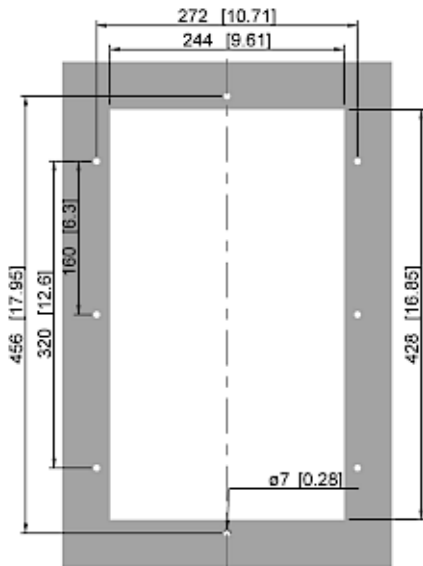

Thermoelectric cooler TG 6155-230V External

Description

Brand Name:	SoliTherm Peltier
Order Number:	6155305
Housing Material:	Stainless steel AISI 304 (V2A)
Ingress protection:	IP 66, NEMA / UL Type 4X
Note:	The torque for the mounting nuts should be 4.5 Nm.
Approvals:	CE, cURus

Technical data TG 6155-230V External

Cooling capacity 95F/95F:	510 BTU
Operating temperature range:	-4°F - 149°F
Air volume flow (system / unimpeded):	Ambient air circuit: 70 /153 cfm Cabinet air circuit: 35 / 100 cfm
Mounting:	External (with frame)
Dimension H x W x D:	19.7 x 13 x 7.9 inch
Weight:	42 lbs.
Cut out dimensions:	9.6 x 16.8 inch
Voltage / Frequency:	120 - 230 V ~ 50/60 Hz
Current 95F95F:	1.4 A @ 120 V 0.7 A @ 230 V
Starting current:	2.1 A @ 120 V 1.1 A @ 230 V
Max. current:	1.5 A @ 120 V 0.8 A @ 230 V
Nominal power 95F95F:	170 W
Max. power:	180 W
Fuse:	3 A (T) @ 120 V 2 A (T) @ 230 V
Connection:	8-Pole connector

Performance Graph:

Cut out dimensions:

Bestellinformationen

Stainless steel AISI 316 (V4A) housing with chromed heat sinks part no.	61553054
Verpackungsmaße	586.6 x 354 x 227 mm
Bruttogewicht	22.5 kg
Taric code	84158300
GTIN (EAN)	5350604350298