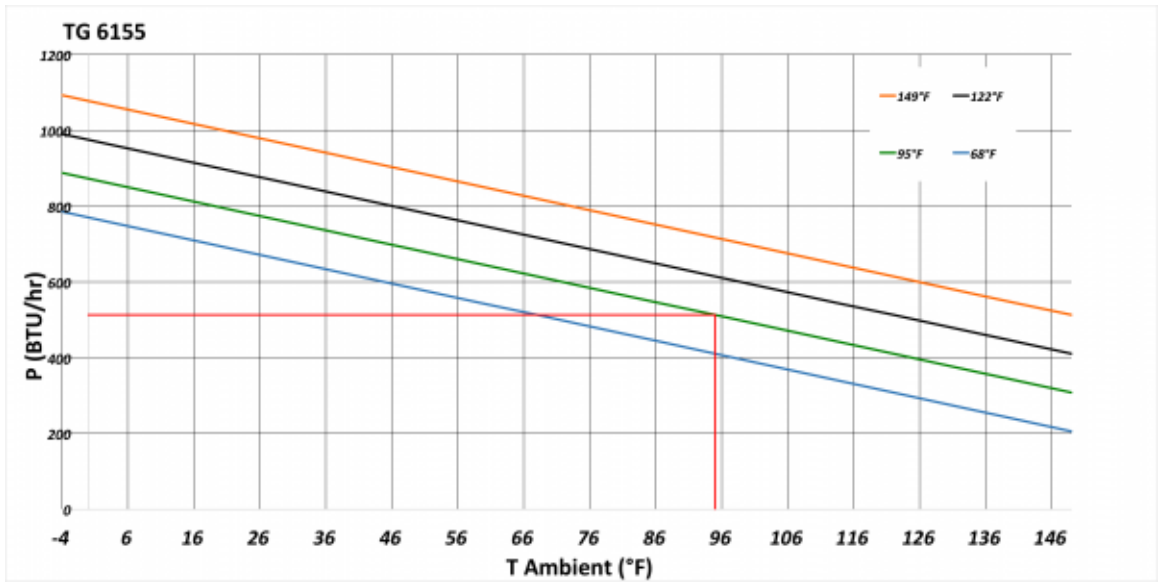

Thermoelectric cooler TG 6155-230V External

Description

Brand Name:	SoliTherm Peltier
Order Number:	6155305
Housing Material:	Stainless steel AISI 304 (V2A)
Ingress protection:	IP 66, NEMA / UL Type 4X
Note:	The torque for the mounting nuts should be 4.5 Nm.
Approvals:	CE, cURus

Technical data TG 6155-230V External

Cooling capacity 95F/95F:	510 BTU
Operating temperature range:	-4°F - 149°F
Air volume flow (system / unimpeded):	Ambient air circuit: 70 /153 cfm Cabinet air circuit: 35 / 100 cfm
Mounting:	External (with frame)
Dimension H x W x D:	19.7 x 13 x 7.9 inch
Weight:	42 lbs.
Cut out dimensions:	9.6 x 16.8 inch
Voltage / Frequency:	120 - 230 V ~ 50/60 Hz
Current 95F95F:	1.4 A @ 120 V 0.7 A @ 230 V
Starting current:	2.1 A @ 120 V 1.1 A @ 230 V
Max. current:	1.5 A @ 120 V 0.8 A @ 230 V
Nominal power 95F95F:	170 W
Max. power:	180 W
Fuse:	3 A (T) @ 120 V 2 A (T) @ 230 V
Connection:	8-Pole connector

Performance Graph:

Cut out dimensions:

Bestellinformationen

Stainless steel AISI 316 (V4A) housing with chromed heat sinks part no.	61553054
Verpackungsmaße	586.6 x 354 x 227 mm
Bruttogewicht	22.5 kg
Taric code	84158300
GTIN (EAN)	5350604350298