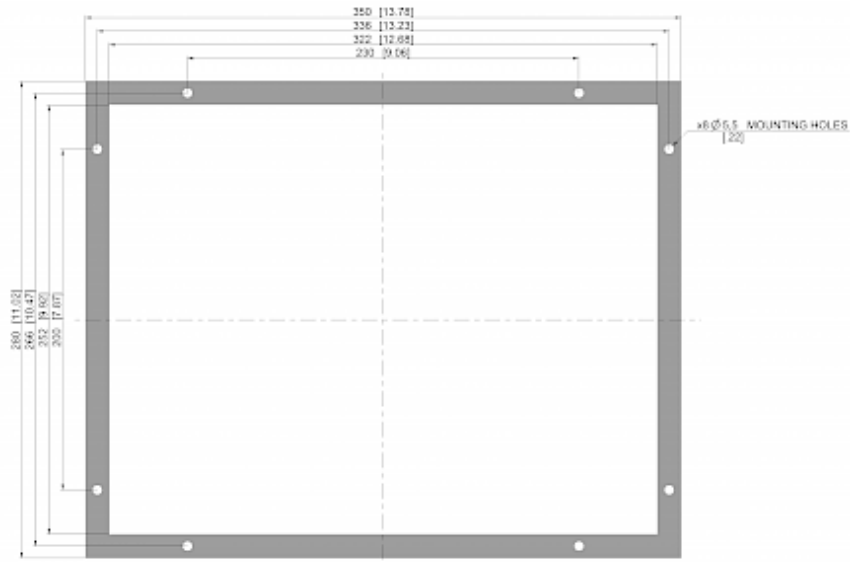

### Description

<b>Brand Name:</b>	SoliTherm Peltier
<b>Order Number:</b>	6105305
<b>Housing Material:</b>	Stainless steel AISI 304 (V2A)
<b>Ingress protection:</b>	IP 66, NEMA / UL Type 4X
<b>Note:</b>	The torque for the mounting nuts should be 4.5 Nm
<b>Approvals:</b>	CE, cURus

## Technical data TG 6105-230V External

<b>Cooling capacity 95F/95F:</b>	340 BTU
<b>COP rated:</b>	0.89
<b>Operating temperature range:</b>	-4°F - 149°F
<b>Air volume flow (system / unimpeded):</b>	Ambient air circuit: 75 / 125 cfm Cabinet air circuit: 27 / 53 cfm
<b>Mounting:</b>	External (with frame)
<b>Dimension H x W x D:</b>	11 x 13.8 x 6.5 inch
<b>Weight:</b>	24 lbs.
<b>Cut out dimensions:</b>	350 x 280 mm
<b>Voltage / Frequency:</b>	120 - 230 V ~ 50/60 Hz
<b>Current 95F95F:</b>	1.0 A @ 120 V
<b>Starting current:</b>	1.6 A @ 120 V 0.8 A @ 230 V
<b>Max. current:</b>	1.1 A @ 120 V 0.6 A @ 230 V
<b>Nominal power 95F95F:</b>	126 W
<b>Max. power:</b>	131 W
<b>Fuse:</b>	4 A (T)
<b>Connection:</b>	8-Pole Connector

**Performance Graph:**

**Cut out dimensions:**

## Bestellinformationen

<b>Stainless steel AISI 316 (V4A) housing with chromed heat sinks part no.</b>	61053054
<b>Verpackungsmaße</b>	314 x 436 x 183.5 mm
<b>Bruttogewicht</b>	13.1 kg
<b>Taric code</b>	84158300
<b>GTIN (EAN)</b>	5350604350182