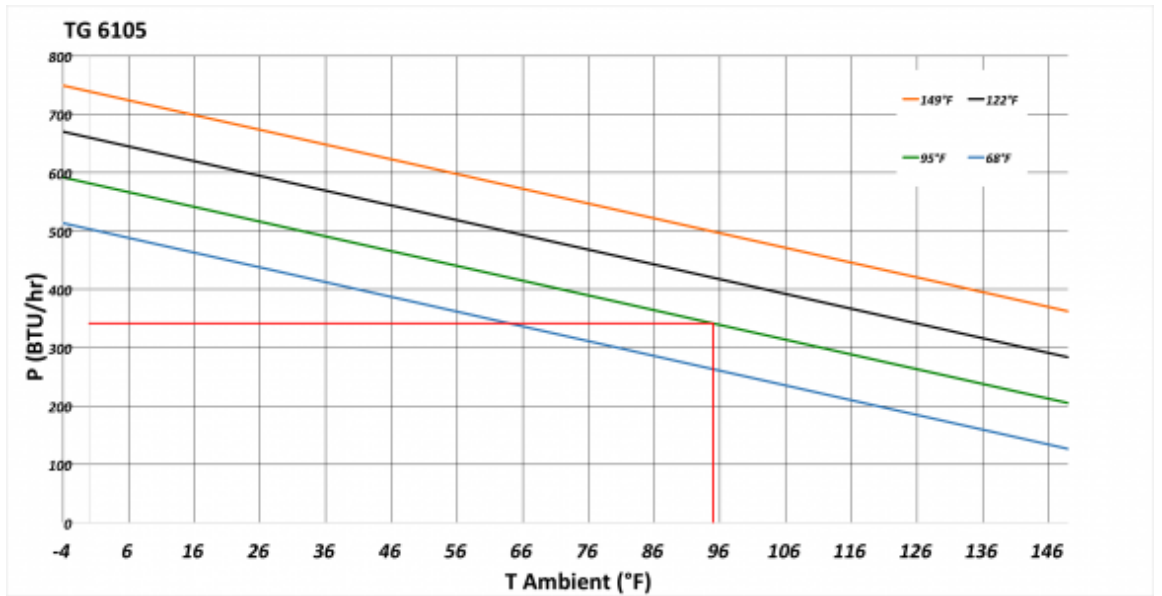

### Description

<b>Brand Name:</b>	SoliTherm Peltier
<b>Order Number:</b>	6105305
<b>Housing Material:</b>	Stainless steel AISI 304 (V2A)
<b>Ingress protection:</b>	IP 66, NEMA / UL Type 4X
<b>Note:</b>	The torque for the mounting nuts should be 4.5 Nm
<b>Approvals:</b>	CE, cURus

## Technical data TG 6105-230V External

<b>Cooling capacity 95F/95F:</b>	340 BTU
<b>COP rated:</b>	0.89
<b>Operating temperature range:</b>	-4°F - 149°F
<b>Air volume flow (system / unimpeded):</b>	Ambient air circuit: 75 / 125 cfm Cabinet air circuit: 27 / 53 cfm
<b>Mounting:</b>	External (with frame)
<b>Dimension H x W x D:</b>	11 x 13.8 x 6.5 inch
<b>Weight:</b>	24 lbs.
<b>Cut out dimensions:</b>	350 x 280 mm
<b>Voltage / Frequency:</b>	120 - 230 V ~ 50/60 Hz
<b>Current 95F95F:</b>	1.0 A @ 120 V
<b>Starting current:</b>	1.6 A @ 120 V 0.8 A @ 230 V
<b>Max. current:</b>	1.1 A @ 120 V 0.6 A @ 230 V
<b>Nominal power 95F95F:</b>	126 W
<b>Max. power:</b>	131 W
<b>Fuse:</b>	4 A (T)
<b>Connection:</b>	8-Pole Connector

**Performance Graph:**

**Cut out dimensions:**