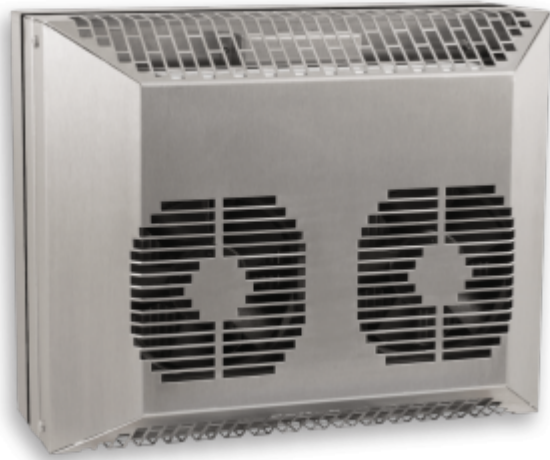

## Thermoelectric cooler TG 6105-230V External

### Description

<b>Brand Name:</b>	SoliTherm Peltier
<b>Order Number:</b>	6105305
<b>Housing Material:</b>	Stainless steel AISI 304 (V2A)
<b>Ingress protection:</b>	IP 66, NEMA / UL Type 4X
<b>Note:</b>	The torque for the mounting nuts should be 4.5 Nm
<b>Approvals:</b>	CE, cURus

## Technical data TG 6105-230V External

<b>Cooling capacity 95F/95F:</b>	340 BTU
<b>COP rated:</b>	0.89
<b>Operating temperature range:</b>	-4°F - 149°F
<b>Air volume flow (system / unimpeded):</b>	Ambient air circuit: 75 / 125 cfm Cabinet air circuit: 27 / 53 cfm
<b>Mounting:</b>	External (with frame)
<b>Dimension H x W x D:</b>	11 x 13.8 x 6.5 inch
<b>Weight:</b>	24 lbs.
<b>Cut out dimensions:</b>	350 x 280 mm
<b>Voltage / Frequency:</b>	120 - 230 V ~ 50/60 Hz
<b>Current 95F95F:</b>	1.0 A @ 120 V
<b>Starting current:</b>	1.6 A @ 120 V 0.8 A @ 230 V
<b>Max. current:</b>	1.1 A @ 120 V 0.6 A @ 230 V
<b>Nominal power 95F95F:</b>	126 W
<b>Max. power:</b>	131 W
<b>Fuse:</b>	4 A (T)
<b>Connection:</b>	8-Pole Connector