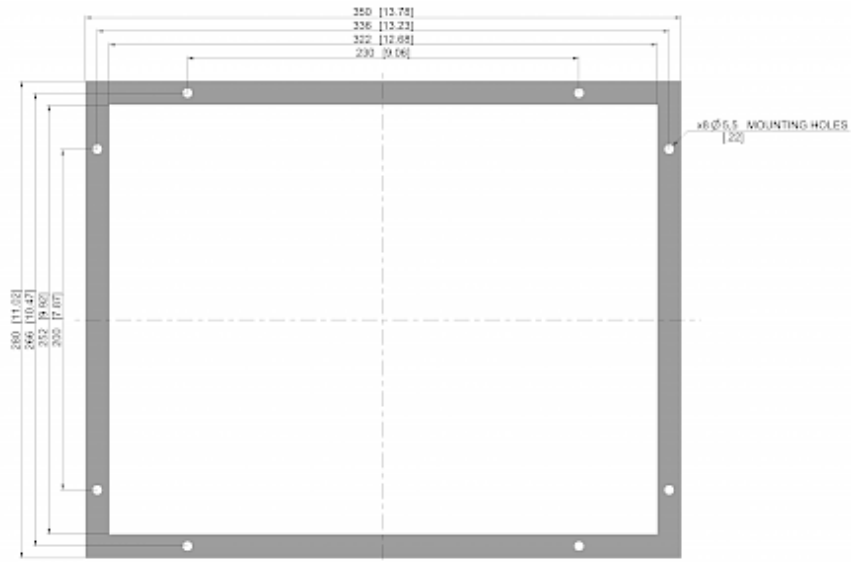

Thermoelectric cooler TG 6105-230V Recessed

Description

Brand Name:	SoliTherm Peltier
Order Number:	6105303
Housing Material:	Stainless steel AISI 304 (V2A)
Ingress protection:	IP 66, NEMA / UL Type 4X
Note:	The torque for the mounting nuts should be 4.5 Nm.
Approvals:	CE, cURus

Technical data TG 6105-230V Recessed

Cooling capacity 95F/95F:	340 BTU
Operating temperature range:	-4°F - 149°F
Air volume flow (system / unimpeded):	Ambient air circuit: 75 / 125 cfm Cabinet air circuit: 27 / 53 cfm
Mounting:	Recessed
Dimension H x W x D:	280 X 350 x 165 (113+52) mm
Weight:	21 lbs.
Cut out dimensions:	13.8 x 11 inch
Voltage / Frequency:	120 - 230 V ~ 50/60 Hz
Current 95F95F:	1.1 A @ 120 V 0.5 A @ 230 V
Starting current:	1.6 A @ 120 V 0.8 A @ 230 V
Max. current:	1.1 A @ 120 V 0.6 A @ 230 V
Nominal power 95F95F:	126 W
Max. power:	131 W
Fuse:	2 A (T) @ 120 V 1 A (T) @ 230 V
Connection:	8-Pole Connector

Performance Graph:

Cut out dimensions:

Bestellinformationen

Stainless steel AISI 316 (V4A) housing with chromed heat sinks part no.	61053034
Verpackungsmaße	314 x 436 x 183.5 mm
Bruttogewicht	11.5 kg
Taric code	84158300
GTIN (EAN)	5350604350168