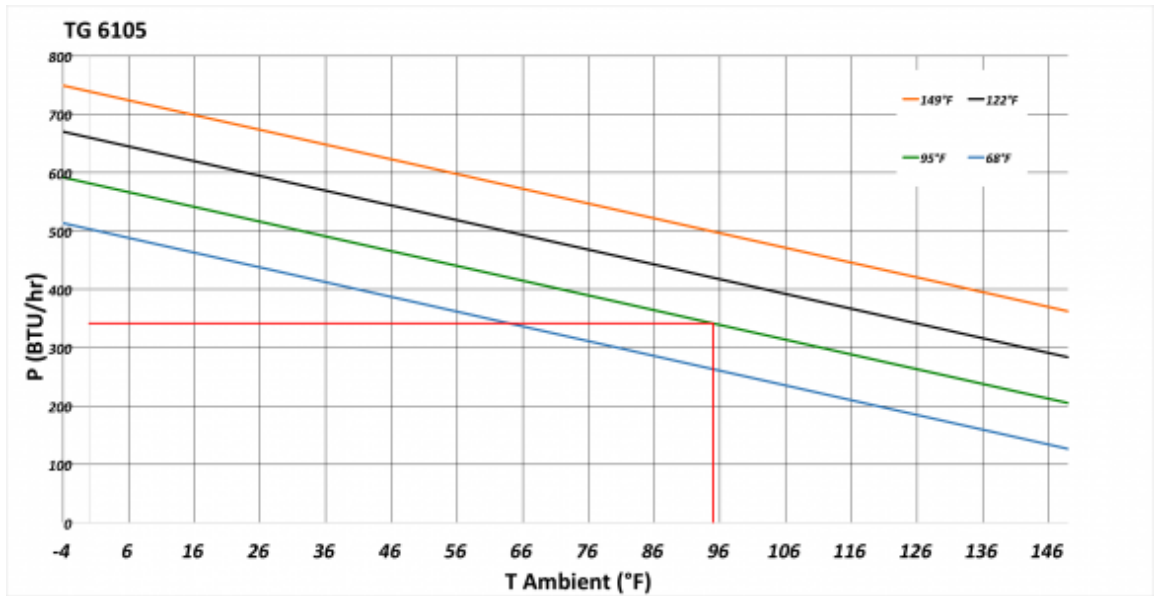

Thermoelectric cooler TG 6105-230V Recessed

Description

Brand Name:	SoliTherm Peltier
Order Number:	6105303
Housing Material:	Stainless steel AISI 304 (V2A)
Ingress protection:	IP 66, NEMA / UL Type 4X
Note:	The torque for the mounting nuts should be 4.5 Nm.
Approvals:	CE, cURus

Technical data TG 6105-230V Recessed

Cooling capacity 95F/95F:	340 BTU
Operating temperature range:	-4°F - 149°F
Air volume flow (system / unimpeded):	Ambient air circuit: 75 / 125 cfm Cabinet air circuit: 27 / 53 cfm
Mounting:	Recessed
Dimension H x W x D:	280 X 350 x 165 (113+52) mm
Weight:	21 lbs.
Cut out dimensions:	13.8 x 11 inch
Voltage / Frequency:	120 - 230 V ~ 50/60 Hz
Current 95F95F:	1.1 A @ 120 V 0.5 A @ 230 V
Starting current:	1.6 A @ 120 V 0.8 A @ 230 V
Max. current:	1.1 A @ 120 V 0.6 A @ 230 V
Nominal power 95F95F:	126 W
Max. power:	131 W
Fuse:	2 A (T) @ 120 V 1 A (T) @ 230 V
Connection:	8-Pole Connector

Performance Graph:

Cut out dimensions:

Bestellinformationen

Stainless steel AISI 316 (V4A) housing with chromed heat sinks part no.	61053034
Verpackungsmaße	314 x 436 x 183.5 mm
Bruttogewicht	11.5 kg
Taric code	84158300
GTIN (EAN)	5350604350168