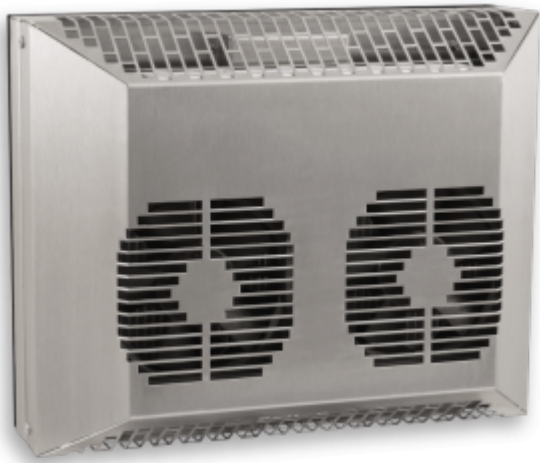

Thermoelectric cooler TG 6105-230V Recessed

Description

Brand Name:	SoliTherm Peltier
Order Number:	6105303
Housing Material:	Stainless steel AISI 304 (V2A)
Ingress protection:	IP 66, NEMA / UL Type 4X
Note:	The torque for the mounting nuts should be 4.5 Nm.
Approvals:	CE, cURus

Technical data TG 6105-230V Recessed

Cooling capacity 95F/95F:	340 BTU
Operating temperature range:	-4°F - 149°F
Air volume flow (system / unimpeded):	Ambient air circuit: 75 / 125 cfm Cabinet air circuit: 27 / 53 cfm
Mounting:	Recessed
Dimension H x W x D:	280 X 350 x 165 (113+52) mm
Weight:	21 lbs.
Cut out dimensions:	13.8 x 11 inch
Voltage / Frequency:	120 - 230 V ~ 50/60 Hz
Current 95F95F:	1.1 A @ 120 V 0.5 A @ 230 V
Starting current:	1.6 A @ 120 V 0.8 A @ 230 V
Max. current:	1.1 A @ 120 V 0.6 A @ 230 V
Nominal power 95F95F:	126 W
Max. power:	131 W
Fuse:	2 A (T) @ 120 V 1 A (T) @ 230 V
Connection:	8-Pole Connector

Performance Graph:

Cut out dimensions:

Bestellinformationen

Stainless steel AISI 316 (V4A) housing with chromed heat sinks part no.	61053034
Verpackungsmaße	314 x 436 x 183.5 mm
Bruttogewicht	11.5 kg
Taric code	84158300
GTIN (EAN)	5350604350168