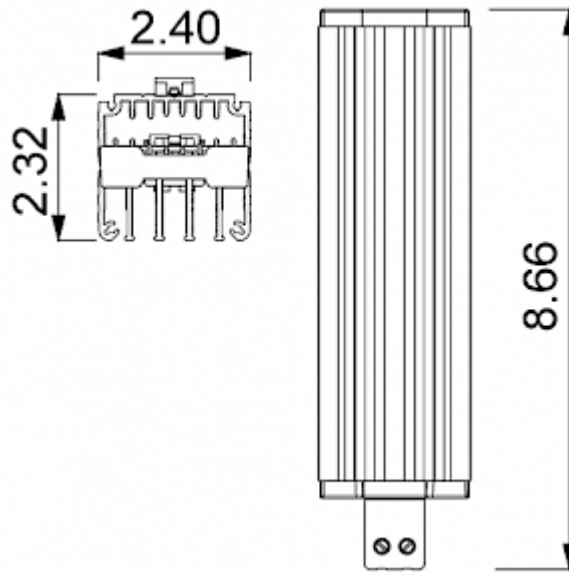

Convective Heater

Description

Order Number:	502150
Brand Name:	SOLIFLEX
Color:	silver
Housing Material:	Aluminum
Note:	PTC resistance self-regulating
Approvals:	CE, cURus

Technical data

Heating power at 50°F:	150 W
Operating temperature range:	-49°F - +158°F
Mounting:	DIN Schiene
Dimension H x W x D:	8.66 x 2.32 x 2.40 in.
Weight:	1.25 lbs.
Voltage / Frequency:	120-240 V AC/DC ~ 50/60 Hz
Max. current:	9.5 A
Connection:	2 screw terminal block for standard or rigid wire AWG 14

Cut out dimensions:

Order Information

Zolltarifnummer	85162999
EAN Nummer	5350604020092