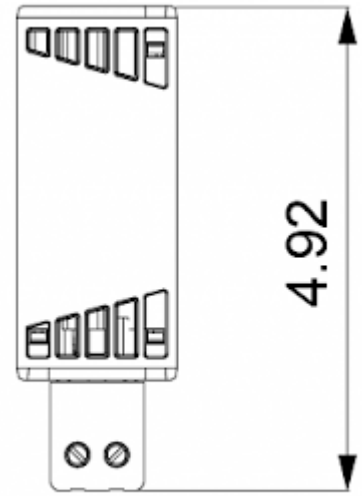

Convective Heater

Description

Order Number:	502050
Brand Name:	SOLIFLEX
Color:	silver
Housing Material:	Aluminum
Note:	Radiator: Extruded aluminium profile
Approvals:	CE, cURus

Technical data

Heating power at 50°F:	50 W
Operating temperature range:	-49°F - +158°F
Mounting:	DIN rail
Dimension H x W x D:	4.92 x 1.61 x 1.61 in.
Weight:	0.41 lbs.
Voltage / Frequency:	120-240 V AC/DC ~ 50/60 Hz
Max. current:	3.5 A
Connection:	Silicon cable, 2 x AWG 20, length 15.75 inch

Cut out dimensions:

Order Information

Zolltarifnummer	85162999
EAN Nummer	5350604020030