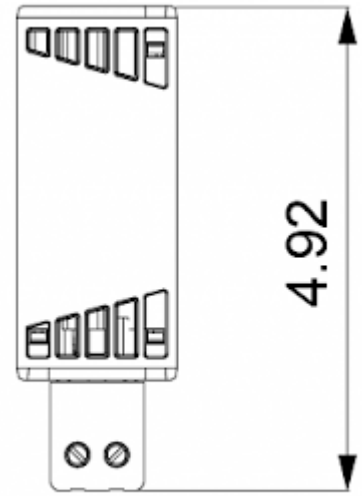

Convective Heater

Description

| | |
|--------------------------|--------------------------------|
| Order Number: | 501050 |
| Brand Name: | SOLIFLEX |
| Color: | Black |
| Housing Material: | PC plastic |
| Note: | PTC resistance self-regulating |
| Approvals: | CE, cURus |

Technical data

| | |
|-------------------------------------|--|
| Heating power at 50°F: | 50 W |
| Operating temperature range: | -49°F - +158°F |
| Mounting: | DIN rail |
| Dimension H x W x D: | 4.92 x 1.61 x 1.61 in. |
| Weight: | 0.35 lbs. |
| Voltage / Frequency: | 120-240 V AC/DC ~ 50/60 Hz |
| Max. current: | 3.5 A |
| Connection: | 2 screw terminal block for standard or rigid wire 2.5 mm ² |

Cut out dimensions:

Order Information

| | |
|------------------------|---------------|
| Zolltarifnummer | 85162999 |
| EAN Nummer | 5350604020023 |