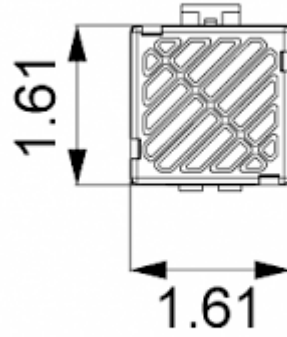

Convective Heater

Description

| | |
|--------------------------|--------------------------------|
| Order Number: | 501050 |
| Brand Name: | SOLIFLEX |
| Color: | Black |
| Housing Material: | PC plastic |
| Note: | PTC resistance self-regulating |
| Approvals: | CE, cURus |

Technical data

| | |
|-------------------------------------|--|
| Heating power at 50°F: | 50 W |
| Operating temperature range: | -49°F - +158°F |
| Mounting: | DIN rail |
| Dimension H x W x D: | 4.92 x 1.61 x 1.61 in. |
| Weight: | 0.35 lbs. |
| Voltage / Frequency: | 120-240 V AC/DC ~ 50/60 Hz |
| Max. current: | 3.5 A |
| Connection: | 2 screw terminal block for standard or rigid wire 2.5 mm ² |

Cut out dimensions:

Order Information

| | |
|------------------------|---------------|
| Zolltarifnummer | 85162999 |
| EAN Nummer | 5350604020023 |