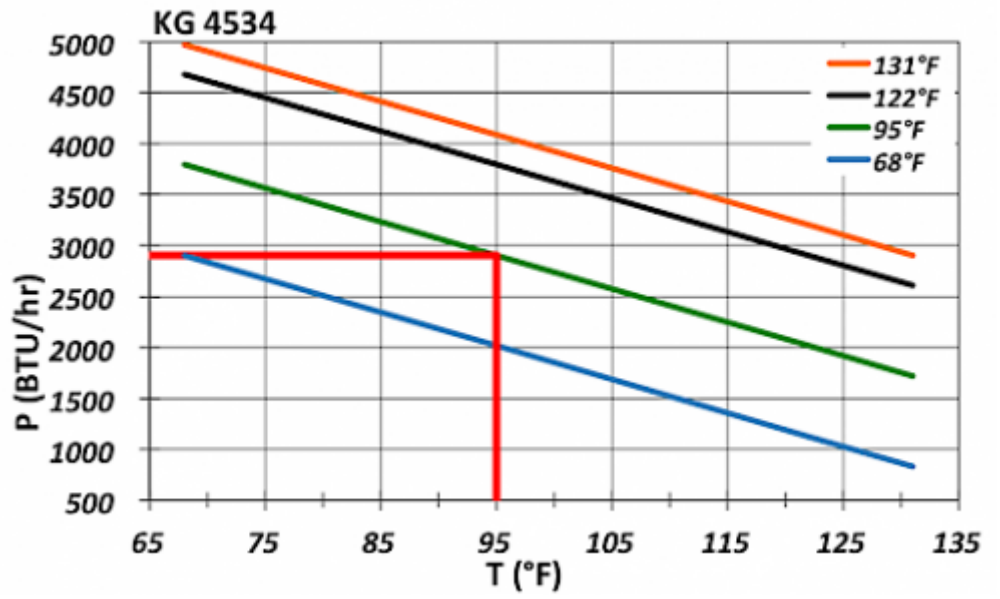

Technical data KG 4534-230V

| | |
|--|--|
| Cooling capacity 95F/95F: | 3170 BTU |
| Cooling capacity 95F/122F: | 2170 BTU |
| Compressor: | Reciprocating compressor |
| Refrigerant / GWP: | R134a / 1430 |
| Refrigerant charge: | 400 g / 14.1 oz |
| High / low pressure: | 35 / 6 bar 508 / 88 psig |
| Operating temperature range: | 68°F - 131°F |
| Air volume flow (system / unimpeded): | Ambient air circuit: 147 / 500 cfm Cabinet air circuit: 165 / 324 cfm |
| Mounting: | 19" rack |
| Dimension H x W x D: | 10.47 x 19.01 x 21.61 inch |
| Weight: | 73 lbs. |
| Voltage / Frequency: | 230 V ~ 50/60 Hz |
| Current 95F95F: | 4.5 A @ 50 Hz 4.3 A @ 60 Hz |
| Starting current: | 19.7 A |
| Max. current: | 5.8 A |
| Nominal power 95F95F: | 795 W @ 50 Hz 900 W @ 60 Hz |
| Max. power: | 1,22 kW |
| Fuse: | 6 A (T) |
| Connection: | Connection terminal block |

Performance Graph:

Air flow: