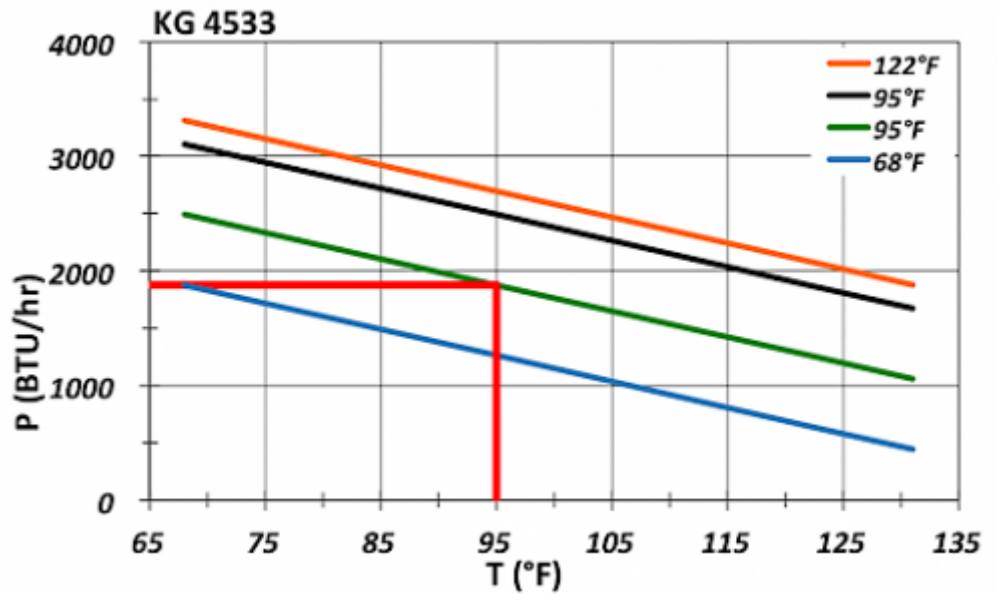

Enclosure air conditioner for 19" rack KG 4533-230V

Description

Brand Name:	SoliTherm
Order Number:	45330001
Color:	RAL 7035
Housing Material:	Mild steel, powder coated
Ingress protection:	IP 54
Approvals:	CE
Taric Code:	84158200

Technical data KG 4533-230V

Cooling capacity 95F/95F:	1940 BTU
Cooling capacity 95F/122F:	1520 BTU
Compressor:	Reciprocating compressor
Refrigerant / GWP:	R134a / 1430
Refrigerant charge:	325 g / 11.5 oz
High / low pressure:	35 / 6 bar 508 / 88psig
Operating temperature range:	68°F - 131°F
Air volume flow (system / unimpeded):	Ambient air circuit: 104 / 324 cfm Cabinet air circuit: 156 / 265 cfm
Mounting:	19" rack
Dimension H x W x D:	8.74 x 19.01 x 21.61 inch
Weight:	62 lbs.
Voltage / Frequency:	230 V ~ 50/60 Hz
Current 95F95F:	2.1 A @ 50 Hz 2.1 A @ 60 Hz
Starting current:	9.1 A
Max. current:	2.5 A
Nominal power 95F95F:	374 W @ 50 Hz 425 W @ 60 Hz
Max. power:	525 W
Fuse:	6 A (T)
Connection:	Connection terminal block

Performance Graph:

Air flow: