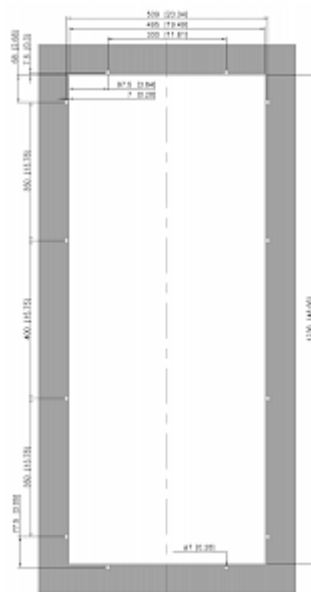

Technical data KG 4340-230V Recessed

Cooling capacity 95F/95F:	13650 BTU
Cooling capacity 95F/122F:	11460 BTU
Compressor:	Rotary piston compressor
Refrigerant / GWP:	R134a / 1430
Refrigerant charge:	770 g / 27.2 oz
High / low pressure:	28 / 6 bar 406 / 88 psig
Operating temperature range:	50°F - 131°F
Air volume flow (system / unimpeded):	Ambient air circuit: 618 / 883 cfm Cabinet air circuit: 506 / 706 cfm
Mounting:	Recessed
Dimension H x W x D:	51 x 21.9 x 13.4 inch
Weight:	156.5 lbs.
Cut out dimensions:	19.4 x 48.6 inch
Voltage / Frequency:	230 V ~ 50/60 Hz
Current 95F95F:	8.9 A @ 50 Hz 10.2 A @ 60 Hz
Starting current:	29.6 A
Max. current:	14.2 A
Nominal power 95F95F:	1.88 kW @ 50 Hz 2.31 kW @ 60 Hz
Max. power:	2.40 kW @ 50 Hz 3.72 kW @ 60 Hz
Fuse:	20 A (T)
Connection:	Connection terminal block

Performance Graph:

Air flow:

Cut out dimensions:

Bestellinformationen

Stainless steel housing part no.	43400026
Taric code	84158200
GTIN (EAN)	5350604361249