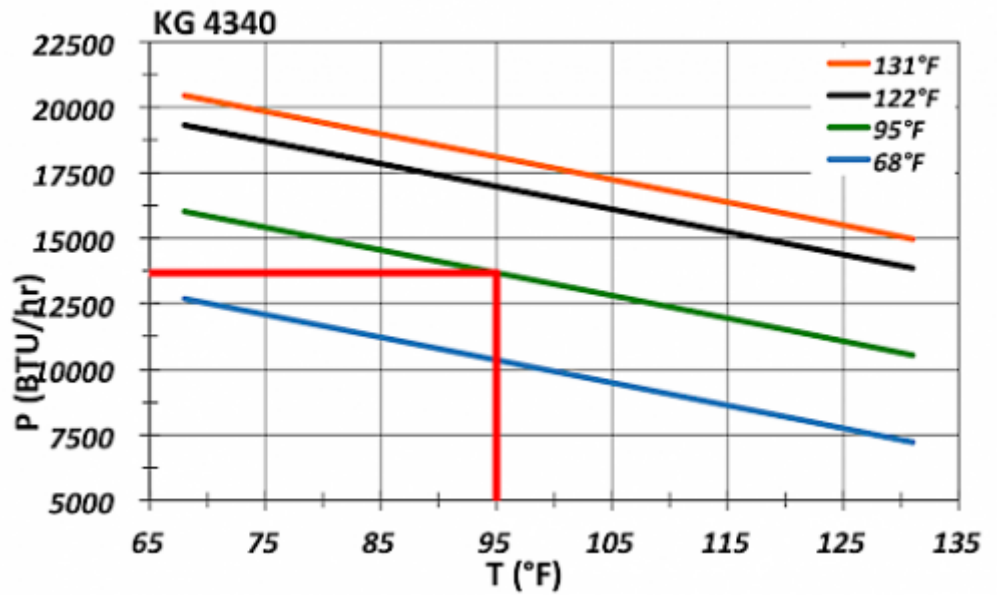

Performance Graph: