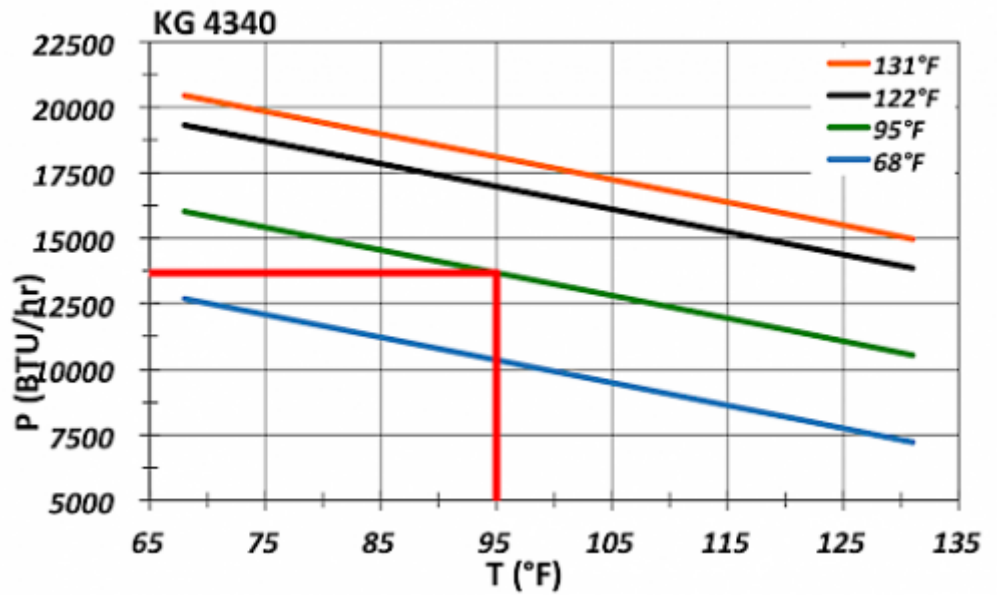

Enclosure air conditioner KG 4340-230V

Description

Brand Name:	SoliTherm ComPact
Order Number:	43400001
Color:	RAL 7035
Housing Material:	Mild steel, powder coated
Ingress protection:	Type 12
Approvals:	CE, cURus, cULus

Technical data KG 4340-230V

Cooling capacity 95F/95F:	13650 BTU
Cooling capacity 95F/122F:	11460 BTU
Compressor:	Rotary piston compressor
Refrigerant / GWP:	R134a / 1430
Refrigerant charge:	770 g / 27.2 oz
High / low pressure:	28 / 6 bar 406 / 88 psig
Operating temperature range:	50°F - 131°F
Air volume flow (system / unimpeded):	Ambient air circuit: 618 / 883 cfm Cabinet air circuit: 506 / 706 cfm
Mounting:	External
Dimension H x W x D:	48.4 x 19.7 x 13.4 inch
Weight:	156.5 lbs.
Cut out dimensions:	44.48 x 16.92 inch
Voltage / Frequency:	230 V ~ 50/60 Hz
Current 95F95F:	8.9 A @ 50 Hz 10.2 A @ 60 Hz
Starting current:	29.6 A
Max. current:	14.2 A
Nominal power 95F95F:	1.88 kW @ 50 Hz 2.31 kW @ 60 Hz
Max. power:	2.40 kW @ 50 Hz 3.72 kW @ 60 Hz
Fuse:	20 A (T)
Connection:	Connection terminal block

Performance Graph:

Air flow:

Cut out dimensions:

Bestellinformationen

Stainless steel housing part no.	4340002
Mit Kondensatverdunstung Bestell Nr.	43400101
Verpackungsmaße	1,265 x 543 x 375 mm
Bruttogewicht	73 kg
Taric code	84158200
GTIN (EAN)	5350604361164