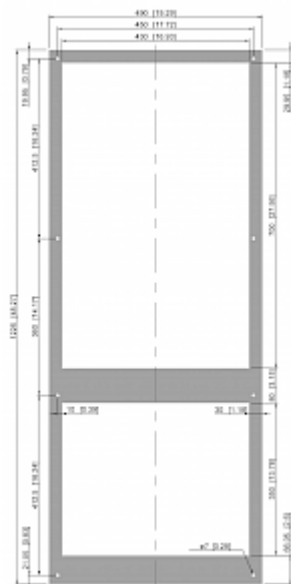

Technical data KG 4340-230V

Cooling capacity 95F/95F:	13650 BTU
Cooling capacity 95F/122F:	11460 BTU
Compressor:	Rotary piston compressor
Refrigerant / GWP:	R134a / 1430
Refrigerant charge:	770 g / 27.2 oz
High / low pressure:	28 / 6 bar 406 / 88 psig
Operating temperature range:	50°F - 131°F
Air volume flow (system / unimpeded):	Ambient air circuit: 618 / 883 cfm Cabinet air circuit: 506 / 706 cfm
Mounting:	External
Dimension H x W x D:	48.4 x 19.7 x 13.4 inch
Weight:	156.5 lbs.
Cut out dimensions:	44.48 x 16.92 inch
Voltage / Frequency:	230 V ~ 50/60 Hz
Current 95F95F:	8.9 A @ 50 Hz 10.2 A @ 60 Hz
Starting current:	29.6 A
Max. current:	14.2 A
Nominal power 95F95F:	1.88 kW @ 50 Hz 2.31 kW @ 60 Hz
Max. power:	2.40 kW @ 50 Hz 3.72 kW @ 60 Hz
Fuse:	20 A (T)
Connection:	Connection terminal block

Performance Graph:

Air flow:

Cut out dimensions:

Bestellinformationen

Stainless steel housing part no.	4340002
Mit Kondensatverdunstung Bestell Nr.	43400101
Verpackungsmaße	1,265 x 543 x 375 mm
Bruttogewicht	73 kg
Taric code	84158200
GTIN (EAN)	5350604361164