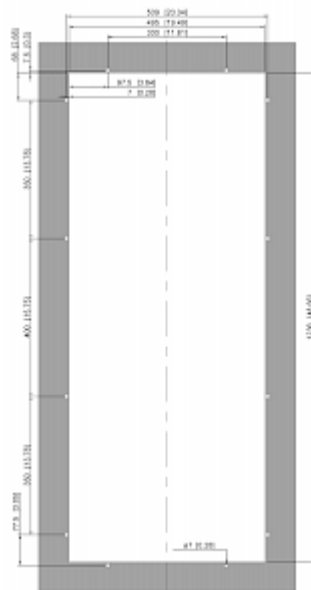

Enclosure air conditioner KG 4330-120V Recessed

Description

Brand Name:	SoliTherm ComPact
Order Number:	43301081
Color:	RAL 7035
Housing Material:	Mild steel, powder coated
Ingress protection:	Type 12
Approvals:	CE, cURus, cULus

Technical data KG 4330-120V Recessed

Cooling capacity 95F/95F:	10,240 BTU
Cooling capacity 95F/122F:	8,260 BTU
Compressor:	Rotary piston compressor
Refrigerant / GWP:	R134a / 1430
Refrigerant charge:	900 g / 31.7 oz
High / low pressure:	29.5 / 6 bar 425 / 88 psig
Operating temperature range:	50°F - 131°F
Air volume flow (system / unimpeded):	Ambient air circuit: 441 / 706 cfm Cabinet air circuit: 506 / 706 cfm
Mounting:	Recessed
Dimension H x W x D:	51 x 21.9 x 13.4 inch
Weight:	165 lbs.
Cut out dimensions:	19.4 x 48.6 inch
Voltage / Frequency:	120 V ~ 60 Hz
Current 95F95F:	15.3 A
Starting current:	49 A
Max. current:	18.4 A
Nominal power 95F95F:	1.37 kW
Max. power:	1.65 kW
Fuse:	20 A (T)
Connection:	Connection terminal block

Performance Graph:

Air flow:

Cut out dimensions:

Bestellinformationen

Stainless steel housing part no.	43301026
Taric code	84158200
GTIN (EAN)	5350604361140