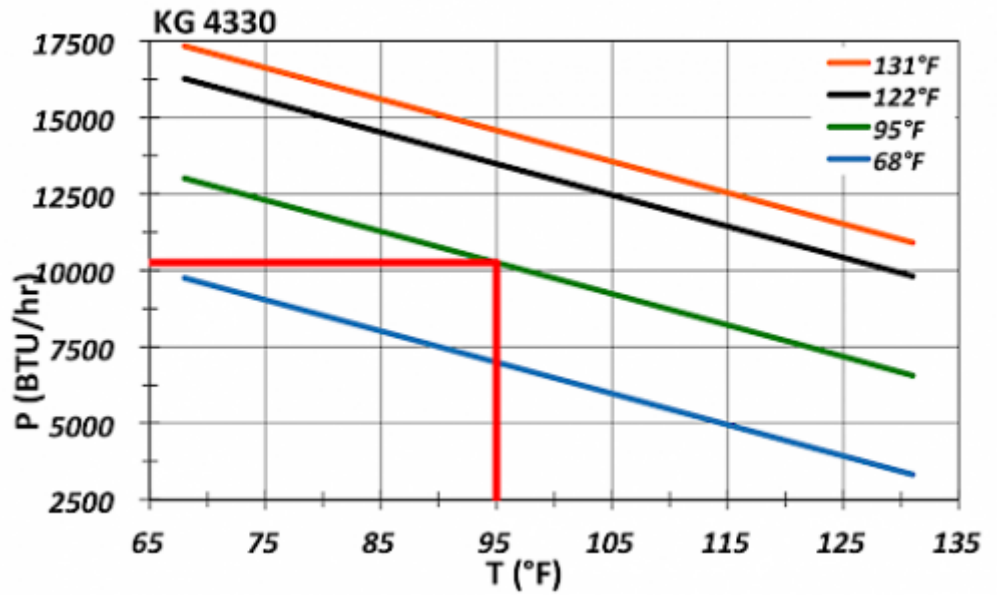

Performance Graph: