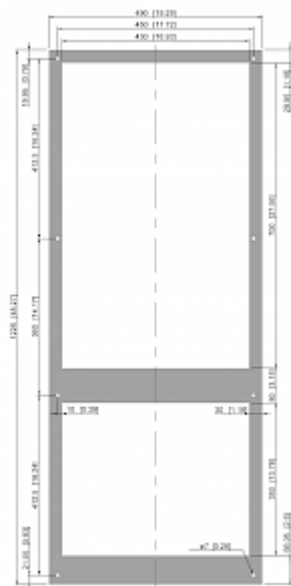

Technical data KG 4330-230V

Cooling capacity 95F/95F:	10240 BTU
Cooling capacity 95F/122F:	8560 BTU
Compressor:	Rotary piston compressor
Refrigerant / GWP:	R134a / 1430
Refrigerant charge:	900 g / 31.7 oz
High / low pressure:	29.5 / 6 bar 425 / 88 psig
Operating temperature range:	50°F - 131°F
Air volume flow (system / unimpeded):	Ambient air circuit: 441 / 706 cfm Cabinet air circuit: 506 / 706 cfm
Mounting:	External
Dimension H x W x D:	48.4 x 19.7 x 13.4 inch
Weight:	149 lbs.
Cut out dimensions:	44.48 x 16.92 inch
Voltage / Frequency:	230 V ~ 50/60 Hz
Current 95F95F:	5.6 A @ 50 Hz 7.6 A @ 60 Hz
Starting current:	25.1 A
Max. current:	9.2 A
Nominal power 95F95F:	1,33 kW @ 50 Hz 1,69 kW @ 60 Hz
Max. power:	1,61 kW @ 50 Hz 2,06 kW @ 60 Hz
Fuse:	16 A (T)
Connection:	Connection terminal block

Performance Graph:

Air flow:

Cut out dimensions:

Bestellinformationen

Stainless steel housing part no.	4330002
Mit Kondensatverdunstung Bestell Nr.	43300101
Verpackungsmaße	1,265 x 543 x 375 mm
Bruttogewicht	71.5 kg
Taric code	84158200
GTIN (EAN)	5350604361041