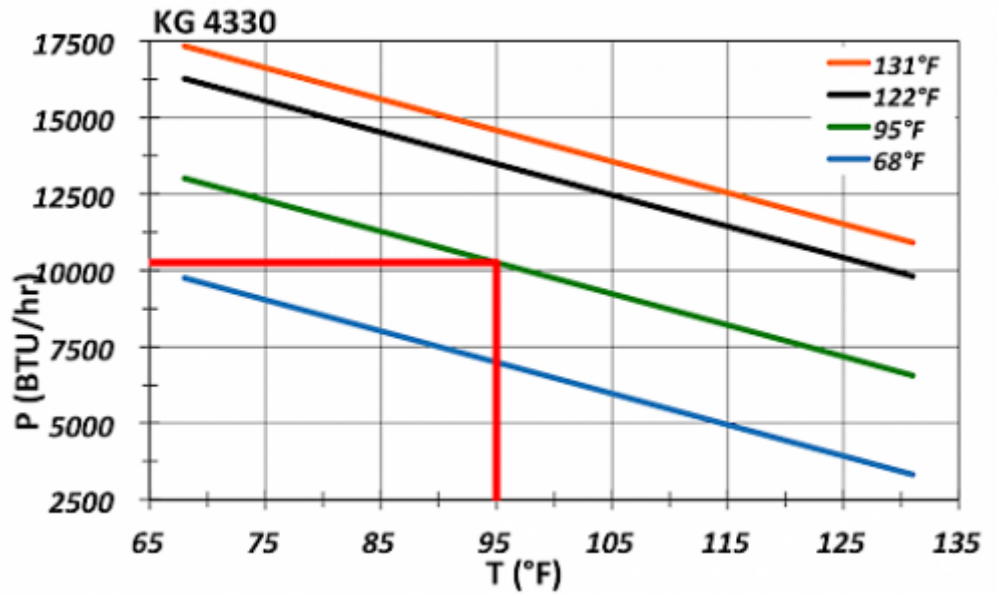

Performance Graph: