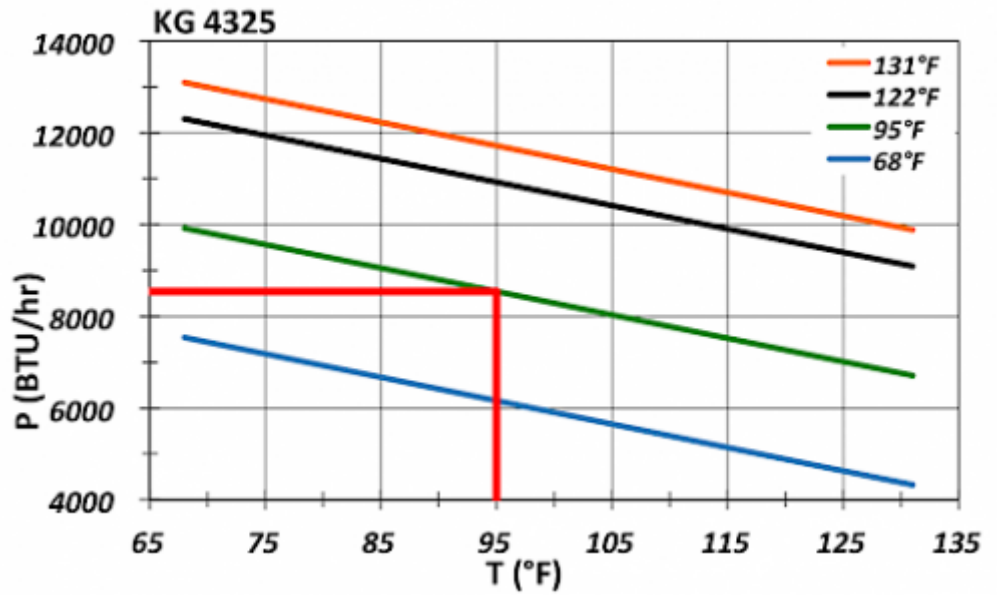

Performance Graph: