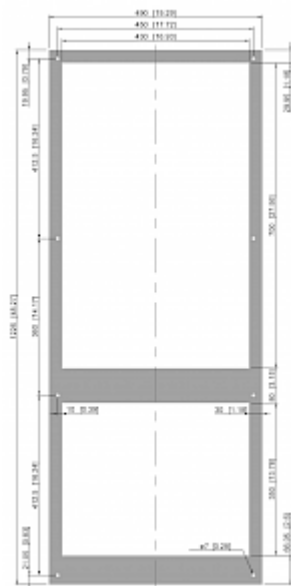

Technical data KG 4325-230V

Cooling capacity 95F/95F:	8560 BTU
Cooling capacity 95F/122F:	7160 BTU
Compressor:	Rotary piston compressor
Refrigerant / GWP:	R134a / 1430
Refrigerant charge:	850 g / 30 oz
High / low pressure:	29.5 / 6 bar 425 / 88 psig
Operating temperature range:	50°F - 131°F
Air volume flow (system / unimpeded):	Ambient air circuit: 441 / 706 cfm Cabinet air circuit: 323 / 706 cfm
Mounting:	External
Dimension H x W x D:	48.4 x 19.7 x 13.4 inch
Weight:	143 lbs.
Cut out dimensions:	44.48 x 16.92 inch
Voltage / Frequency:	230 V ~ 50/60 Hz
Current 95F95F:	3.9 A @ 50 Hz 5.3 A @ 60 Hz
Starting current:	23 A
Max. current:	6.6 A
Nominal power 95F95F:	910 W @ 50 Hz 1.16 kW @ 60 Hz
Max. power:	1.19 kW @ 50 Hz 1.48 kW @ 60 Hz
Fuse:	10 A (T)
Connection:	Connection terminal block

Performance Graph:

Air flow:

Cut out dimensions:

Bestellinformationen

Stainless steel housing part no.	4325002
Mit Kondensatverdunstung Bestell Nr.	43250101
Verpackungsmaße	1,265 x 543 x 375 mm
Bruttogewicht	69 kg
Taric code	84158200
GTIN (EAN)	5350604360907