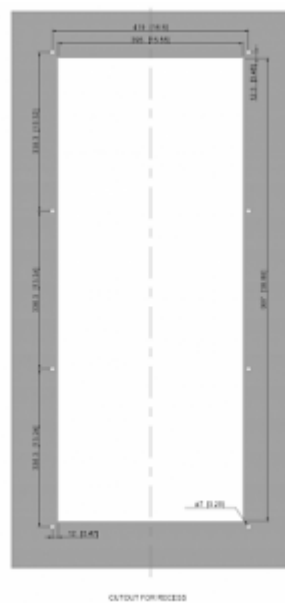

Technical data KG 4320-120V Recessed

Cooling capacity 95F/95F:	6,830 BTU
Cooling capacity 95F/122F:	5,630 BTU
Compressor:	Rotary piston compressor
Refrigerant / GWP:	R134a / 1430
Refrigerant charge:	24.7 oz
High / low pressure:	29 / 6 bar 425 / 88 psig
Operating temperature range:	50°F - 131°F
Air volume flow (system / unimpeded):	Ambient air circuit: 383 / 706 cfm Cabinet air circuit: 277 / 500 cfm
Mounting:	Recessed
Dimension H x W x D:	41 x 17.8 x 10.6 inch
Weight:	110 lbs.
Cut out dimensions:	15.5 x 36.8 inch
Voltage / Frequency:	120 V ~ 60 Hz
Current 95F95F:	11.2 A
Starting current:	40.1 A
Max. current:	18.8 A
Nominal power 95F95F:	1.28 kW
Max. power:	1.42 kW
Fuse:	20 A (T)
Connection:	Connection terminal block

Performance Graph:

Air flow:

Cut out dimensions:

Bestellinformationen

Stainless steel housing part no.	4320102
Taric code	84158200
GTIN (EAN)	5350604360884