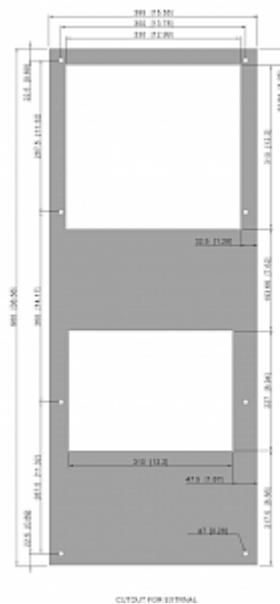

Technical data KG 4320-230V

Cooling capacity 95F/95F:	6820 BTU
Cooling capacity 95F/122F:	5630 BTU
Compressor:	Rotary piston compressor
Refrigerant / GWP:	R134a / 1430
Refrigerant charge:	620 g / 21.9 oz
High / low pressure:	29.5 / 6 bar 425 / 88 psig
Operating temperature range:	50°F - 131°F
Air volume flow (system / unimpeded):	Ambient air circuit: 383 / 706 cfm Cabinet air circuit: 277 / 500 cfm
Mounting:	External
Dimension H x W x D:	38.6 x 15.5 x 10.2 inch
Weight:	97 lbs.
Cut out dimensions:	36.22 x 13.18 inch
Voltage / Frequency:	230 V ~ 50/60 Hz
Current 95F95F:	5.5 A @ 50 Hz 6.5 A @ 60 Hz
Starting current:	22.3 A
Max. current:	9.4 A
Nominal power 95F95F:	1,17 kW @ 50 Hz 1,41 kW @ 60 Hz
Max. power:	1,65 kW @ 50 Hz 2,1 kW @ 60 Hz
Fuse:	10 A (T)
Connection:	Connection terminal block

Performance Graph:

Air flow:

Cut out dimensions:

Bestellinformationen

Stainless steel housing part no.	4320002
Mit Kondensatverdunstung Bestell Nr.	43200101
Verpackungsmaße	1,015 x 443 x 295 mm
Bruttogewicht	47 kg
Taric code	84158200
GTIN (EAN)	5350604360754