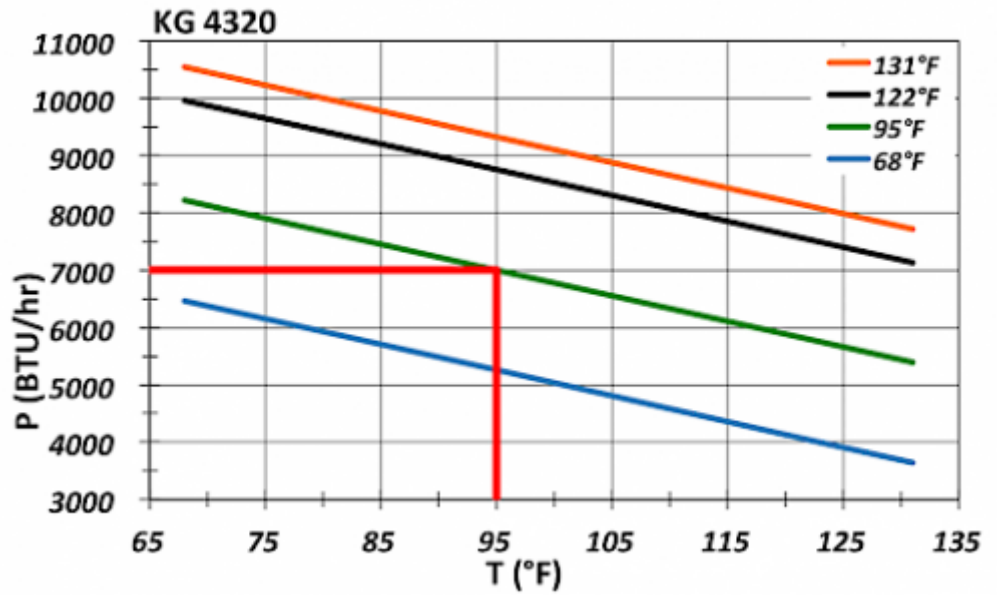

Performance Graph: