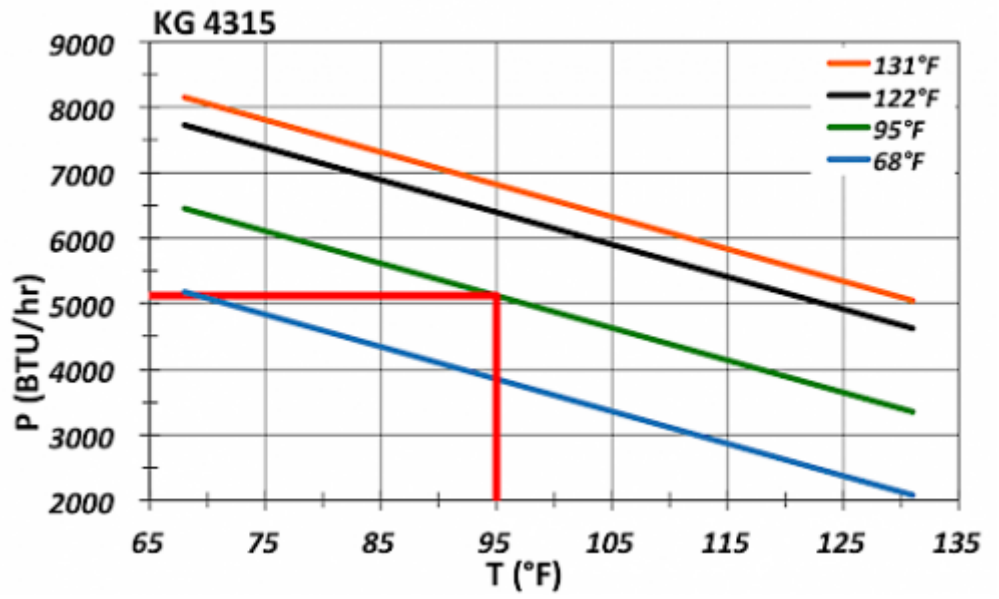

Performance Graph: