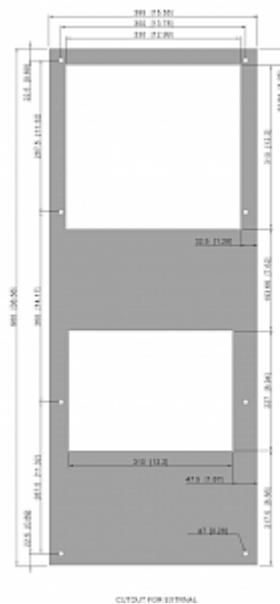

Technical data KG 4315-400V

Cooling capacity 95F/95F:	5560 BTU
Cooling capacity 95F/122F:	4500 BTU
Compressor:	Reciprocating compressor
Refrigerant / GWP:	R134a / 1430
Refrigerant charge:	420 g / 14.8 oz
High / low pressure:	25.5 / 6 bar 370 / 88 psig
Operating temperature range:	50°F - 131°F
Air volume flow (system / unimpeded):	Ambient air circuit: 280 / 500 cfm Cabinet air circuit: 225 / 324 cfm
Mounting:	External
Dimension H x W x D:	38.6 x 15.5 x 10.2 inch
Weight:	105 lbs.
Cut out dimensions:	36.22 x 13.19 in.
Voltage / Frequency:	400/460 V - 50/60 Hz 2~
Current 95F95F:	2.9 A @ 50 Hz 2.5 A @ 60 Hz
Starting current:	5.3 A
Max. current:	3.5 A
Nominal power 95F95F:	880 W
Max. power:	1.29 kW
Fuse:	2 x 6 A (T)
Connection:	Connection terminal block

Performance Graph:

Air flow:

Cut out dimensions:

Bestellinformationen

Stainless steel housing part no.	4315202
Mit Kondensatverdunstung Bestell Nr.	43152101
Verpackungsmaße	1,015 x 443 x 295 mm
Bruttogewicht	49.5 kg
Taric code	84158200
GTIN (EAN)	5350604360679