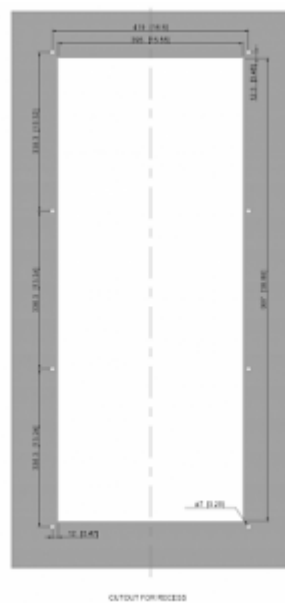

Technical data KG 4315-120V Recessed

Cooling capacity 95F/95F:	5,560 BTU
Cooling capacity 95F/122F:	4,500 BTU
Compressor:	Reciprocating compressor
Refrigerant / GWP:	R134a / 1430
Refrigerant charge:	420 g / 14.8 oz
High / low pressure:	25.5 / 6 bar 370 / 88 psig
Operating temperature range:	50°F - 131°F
Air volume flow (system / unimpeded):	Ambient air circuit: 280 / 500 cfm Cabinet air circuit: 225 / 324 cfm
Mounting:	Recessed
Dimension H x W x D:	41 x 17.8 x 10.6 inch
Weight:	105 lbs.
Cut out dimensions:	15.5 x 36.8 inch
Voltage / Frequency:	120 V ~ 60 Hz
Current 95F95F:	9.6 A
Starting current:	39.4 A
Max. current:	11.8 A
Nominal power 95F95F:	880 W
Max. power:	1.29 kW
Fuse:	16 A (T)
Connection:	Connection terminal block

Performance Graph:

Air flow:

Cut out dimensions:

Bestellinformationen

Stainless steel housing part no.	43151026
Taric code	84158200
GTIN (EAN)	5350604360730