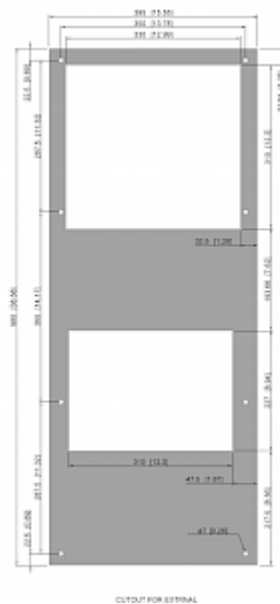

Technical data KG 4315-120V

Cooling capacity 95F/95F:	5,560 BTU
Cooling capacity 95F/122F:	4,500 BTU
Compressor:	Reciprocating compressor
Refrigerant / GWP:	R134a / 1430
Refrigerant charge:	420 g / 14.8 oz
High / low pressure:	25.5 / 6 bar 370 / 88 psig
Operating temperature range:	50°F - 131°F
Air volume flow (system / unimpeded):	Ambient air circuit: 280 / 500 cfm Cabinet air circuit: 225 / 324 cfm
Mounting:	External
Dimension H x W x D:	38.6 x 15.5 x 10.2 inch
Weight:	105 lbs.
Cut out dimensions:	36.22 x 13.19 in.
Voltage / Frequency:	120 V ~ 60 Hz
Current 95F95F:	9.6 A
Starting current:	39.4 A
Max. current:	11.8 A
Nominal power 95F95F:	880 W
Max. power:	1.29 kW
Fuse:	16 A (T)
Connection:	Connection terminal block

Performance Graph:

Air flow:

Cut out dimensions:

Bestellinformationen

Stainless steel housing part no.	4315102
Mit Kondensatverdunstung Bestell Nr.	43151101
Verpackungsmaße	1,015 x 443 x 295 mm
Bruttogewicht	49.5 kg
Taric code	84158200
GTIN (EAN)	5350604360662