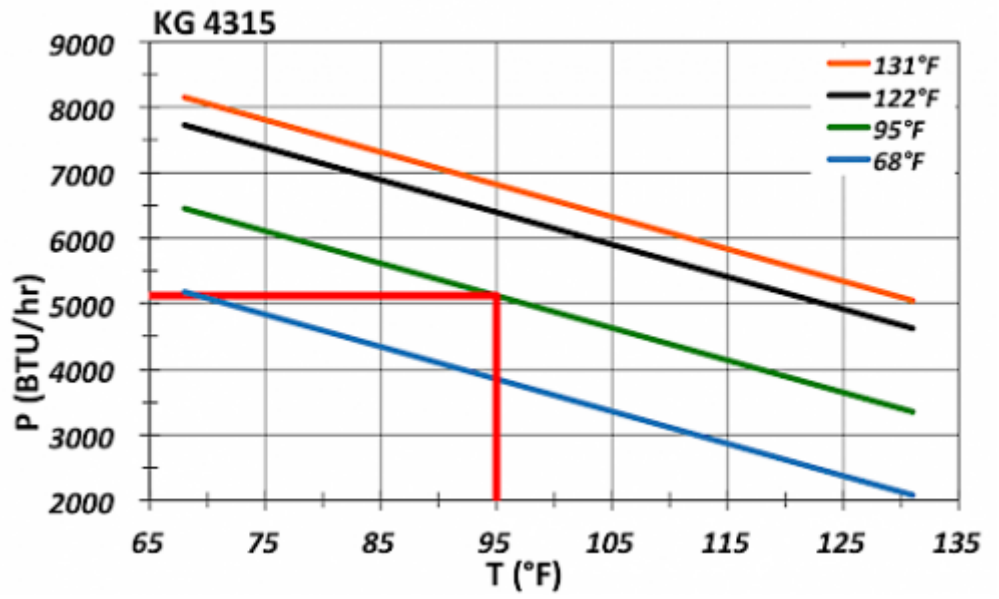

Enclosure air conditioner KG 4315-120V

Description

Brand Name:	SoliTherm ComPact
Order Number:	43151001
Color:	RAL 7035
Housing Material:	Mild steel, powder coated
Ingress protection:	Type 12
Approvals:	CE, cURus, cULus

Technical data KG 4315-120V

Cooling capacity 95F/95F:	5,560 BTU
Cooling capacity 95F/122F:	4,500 BTU
Compressor:	Reciprocating compressor
Refrigerant / GWP:	R134a / 1430
Refrigerant charge:	420 g / 14.8 oz
High / low pressure:	25.5 / 6 bar 370 / 88 psig
Operating temperature range:	50°F - 131°F
Air volume flow (system / unimpeded):	Ambient air circuit: 280 / 500 cfm Cabinet air circuit: 225 / 324 cfm
Mounting:	External
Dimension H x W x D:	38.6 x 15.5 x 10.2 inch
Weight:	105 lbs.
Cut out dimensions:	36.22 x 13.19 in.
Voltage / Frequency:	120 V ~ 60 Hz
Current 95F95F:	9.6 A
Starting current:	39.4 A
Max. current:	11.8 A
Nominal power 95F95F:	880 W
Max. power:	1.29 kW
Fuse:	16 A (T)
Connection:	Connection terminal block

Performance Graph:

Air flow:

Cut out dimensions:

Bestellinformationen

Stainless steel housing part no.	4315102
Mit Kondensatverdunstung Bestell Nr.	43151101
Verpackungsmaße	1,015 x 443 x 295 mm
Bruttogewicht	49.5 kg
Taric code	84158200
GTIN (EAN)	5350604360662