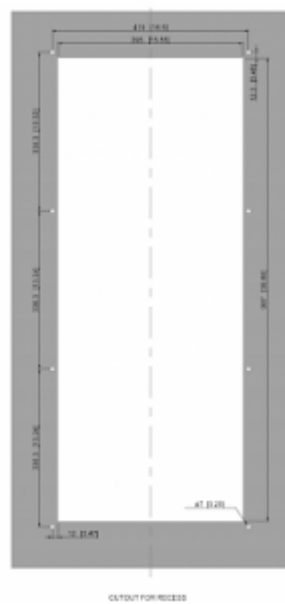

## Technical data KG 4315-230V Recessed

<b>Cooling capacity 95F/95F:</b>	5560 BTU
<b>Cooling capacity 95F/122F:</b>	4500 BTU
<b>Compressor:</b>	Reciprocating compressor
<b>Refrigerant / GWP:</b>	R134a / 1430
<b>Refrigerant charge:</b>	420 g / 14.8 oz
<b>High / low pressure:</b>	25.5 / 6 bar 370 / 88 psig
<b>Operating temperature range:</b>	68°F - 131°F
<b>Air volume flow (system / unimpeded):</b>	Ambient air circuit: 280 / 500 cfm Cabinet air circuit: 225 / 324 cfm
<b>Mounting:</b>	Recessed
<b>Dimension H x W x D:</b>	41 x 17.8 x 10.6 inch
<b>Weight:</b>	87 lbs.
<b>Cut out dimensions:</b>	15.5 x 36.8 inch
<b>Voltage / Frequency:</b>	230 V ~ 50/60 Hz
<b>Current 95F95F:</b>	4.6 A @ 50 Hz 5.1 A @ 60 Hz
<b>Starting current:</b>	21.2 A
<b>Max. current:</b>	5.6 A
<b>Nominal power 95F95F:</b>	800 W @ 50 Hz 920 W @ 60 Hz
<b>Max. power:</b>	1.17 kW
<b>Fuse:</b>	10 A (T)
<b>Connection:</b>	Connection terminal block

**Performance Graph:**

**Air flow:**

**Cut out dimensions:**