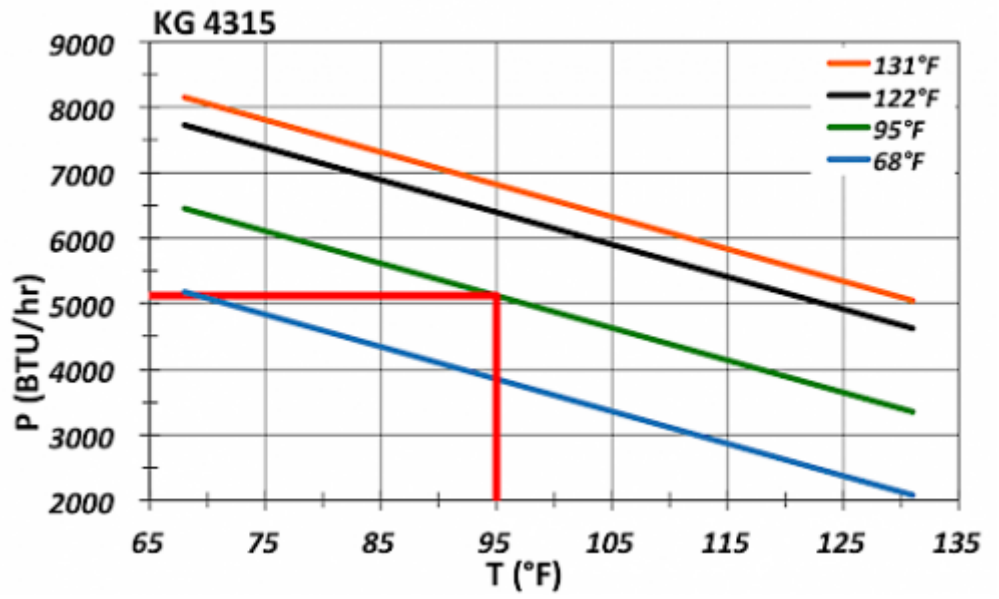

## Technical data KG 4315-230V Recessed

<b>Cooling capacity 95F/95F:</b>	5560 BTU
<b>Cooling capacity 95F/122F:</b>	4500 BTU
<b>Compressor:</b>	Reciprocating compressor
<b>Refrigerant / GWP:</b>	R134a / 1430
<b>Refrigerant charge:</b>	420 g / 14.8 oz
<b>High / low pressure:</b>	25.5 / 6 bar 370 / 88 psig
<b>Operating temperature range:</b>	68°F - 131°F
<b>Air volume flow (system / unimpeded):</b>	Ambient air circuit: 280 / 500 cfm Cabinet air circuit: 225 / 324 cfm
<b>Mounting:</b>	Recessed
<b>Dimension H x W x D:</b>	41 x 17.8 x 10.6 inch
<b>Weight:</b>	87 lbs.
<b>Cut out dimensions:</b>	15.5 x 36.8 inch
<b>Voltage / Frequency:</b>	230 V ~ 50/60 Hz
<b>Current 95F95F:</b>	4.6 A @ 50 Hz 5.1 A @ 60 Hz
<b>Starting current:</b>	21.2 A
<b>Max. current:</b>	5.6 A
<b>Nominal power 95F95F:</b>	800 W @ 50 Hz 920 W @ 60 Hz
<b>Max. power:</b>	1.17 kW
<b>Fuse:</b>	10 A (T)
<b>Connection:</b>	Connection terminal block

**Performance Graph:**

**Air flow:**

**Cut out dimensions:**