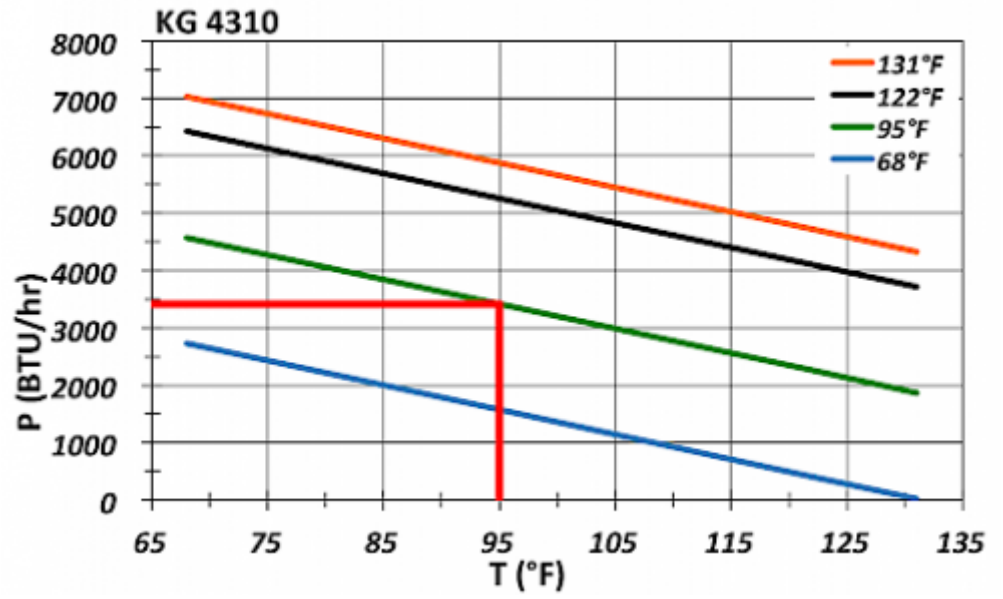

Performance Graph: