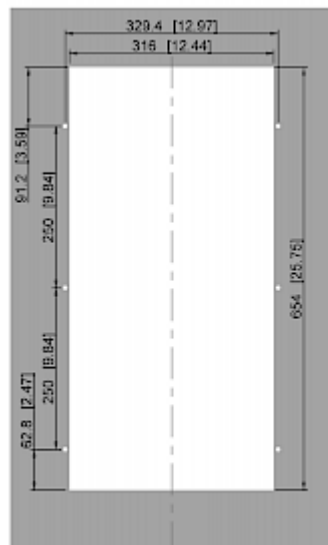

Enclosure air conditioner KG 4310-120V Recessed

Description

Brand Name:	SoliTherm ComPact
Order Number:	43101081
Color:	RAL 7035
Housing Material:	Mild steel, powder coated
Ingress protection:	Type 12
Approvals:	CE, cURus, cULus

Technical data KG 4310-120V Recessed

Cooling capacity 95F/95F:	3,690 BTU
Cooling capacity 95F/122F:	2,540 BTU
Compressor:	Reciprocating compressor
Refrigerant / GWP:	R134a / 1430
Refrigerant charge:	180 g / 6.3 oz
High / low pressure:	29.5 / 6 bar 425 / 88 psig
Operating temperature range:	50°F - 131°F
Air volume flow (system / unimpeded):	Ambient air circuit: 240 / 500 cfm Cabinet air circuit: 175 / 324 cfm
Mounting:	Recessed
Dimension H x W x D:	28 x 14.6 x 10.2 inch
Weight:	79 lbs.
Cut out dimensions:	12.4 x 25.7 inch
Voltage / Frequency:	120 V ~ 60 Hz
Current 95F95F:	6.7 A
Starting current:	30.2 A
Max. current:	8.6 A
Nominal power 95F95F:	700 W
Max. power:	900 W
Fuse:	16 A (T)
Connection:	Connection terminal block

Performance Graph:

Air flow:

Cut out dimensions:

Bestellinformationen

Stainless steel housing part no.	43101026
Taric code	84158200
GTIN (EAN)	5350604360587