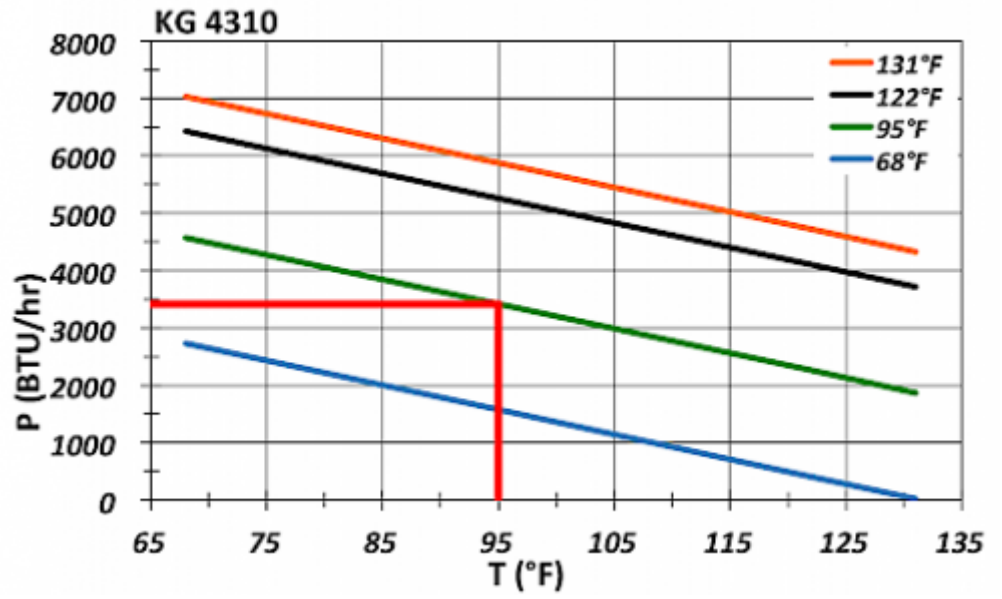

## Technical data KG 4310-230V Recessed

<b>Cooling capacity 95F/95F:</b>	3680 BTU
<b>Cooling capacity 95F/122F:</b>	2540 BTU
<b>Compressor:</b>	Reciprocating compressor
<b>Refrigerant / GWP:</b>	R134a / 1430
<b>Refrigerant charge:</b>	180 g / 6.3 oz
<b>High / low pressure:</b>	29.5 / 6 bar 425 / 88 psig
<b>Operating temperature range:</b>	50°F - 131°F
<b>Air volume flow (system / unimpeded):</b>	Ambient air circuit: 240 / 500 cfm Cabinet air circuit: 175 / 324 cfm
<b>Mounting:</b>	Recessed
<b>Dimension H x W x D:</b>	28 x 14.6 x 10.2 inch
<b>Weight:</b>	66 lbs.
<b>Cut out dimensions:</b>	12.4 x 25.7 inch
<b>Voltage / Frequency:</b>	230 V ~ 50/60 Hz
<b>Current 95F95F:</b>	3.2 A
<b>Starting current:</b>	15.9 A
<b>Max. current:</b>	4.1 A
<b>Nominal power 95F95F:</b>	550 W @ 50 Hz 640 W @ 60 Hz
<b>Max. power:</b>	820 W
<b>Fuse:</b>	10 A (T)
<b>Connection:</b>	Connection terminal block

**Performance Graph:**

**Air flow:**

**Cut out dimensions:**