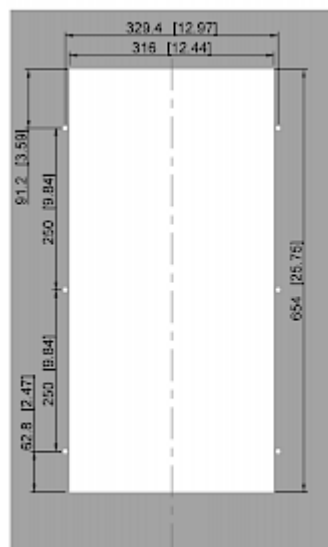

## Technical data KG 4310-230V Recessed

<b>Cooling capacity 95F/95F:</b>	3680 BTU
<b>Cooling capacity 95F/122F:</b>	2540 BTU
<b>Compressor:</b>	Reciprocating compressor
<b>Refrigerant / GWP:</b>	R134a / 1430
<b>Refrigerant charge:</b>	180 g / 6.3 oz
<b>High / low pressure:</b>	29.5 / 6 bar 425 / 88 psig
<b>Operating temperature range:</b>	50°F - 131°F
<b>Air volume flow (system / unimpeded):</b>	Ambient air circuit: 240 / 500 cfm Cabinet air circuit: 175 / 324 cfm
<b>Mounting:</b>	Recessed
<b>Dimension H x W x D:</b>	28 x 14.6 x 10.2 inch
<b>Weight:</b>	66 lbs.
<b>Cut out dimensions:</b>	12.4 x 25.7 inch
<b>Voltage / Frequency:</b>	230 V ~ 50/60 Hz
<b>Current 95F95F:</b>	3.2 A
<b>Starting current:</b>	15.9 A
<b>Max. current:</b>	4.1 A
<b>Nominal power 95F95F:</b>	550 W @ 50 Hz 640 W @ 60 Hz
<b>Max. power:</b>	820 W
<b>Fuse:</b>	10 A (T)
<b>Connection:</b>	Connection terminal block

**Performance Graph:**

**Air flow:**

**Cut out dimensions:**