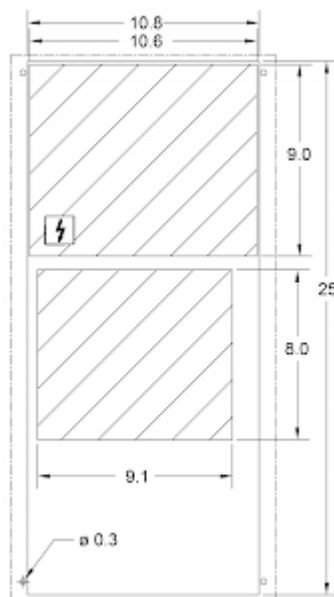

## Technical data KG 4308-120V Recessed

|  |  |
|--|--|
| <b>Cooling capacity 95F/95F:</b>             | 2,660 BTU  |
| <b>Cooling capacity 95F/122F:</b>            | 1,740 BTU  |
| <b>Compressor:</b>                           | Reciprocating compressor   |
| <b>Refrigerant / GWP:</b>                    | R134a / 1430   |
| <b>Operating temperature range:</b>          | 50°F - 131°F   |
| <b>Air volume flow (system / unimpeded):</b> | Ambient air circuit: 256 / 324 cfm<br>Cabinet air circuit: 118 / 147 cfm |
| <b>Mounting:</b>                             | Recessed   |
| <b>Dimension H x W x D:</b>                  | 28 x 14.6 x 10.2 inch  |
| <b>Weight:</b>                               | 74 lbs.  |
| <b>Cut out dimensions:</b>                   | 12.4 x 25.7 inch   |
| <b>Voltage / Frequency:</b>                  | 120 V ~ 60 Hz  |
| <b>Current 95F95F:</b>                       | 5.8 A  |
| <b>Starting current:</b>                     | 20.5 A   |
| <b>Max. current:</b>                         | 6.4 A  |
| <b>Nominal power 95F95F:</b>                 | 540 W  |
| <b>Max. power:</b>                           | 860 W  |
| <b>Fuse:</b>                                 | 16 A (T)   |
| <b>Connection:</b>                           | Connection terminal block  |

**Performance Graph:**

**Air flow:**

**Cut out dimensions:**