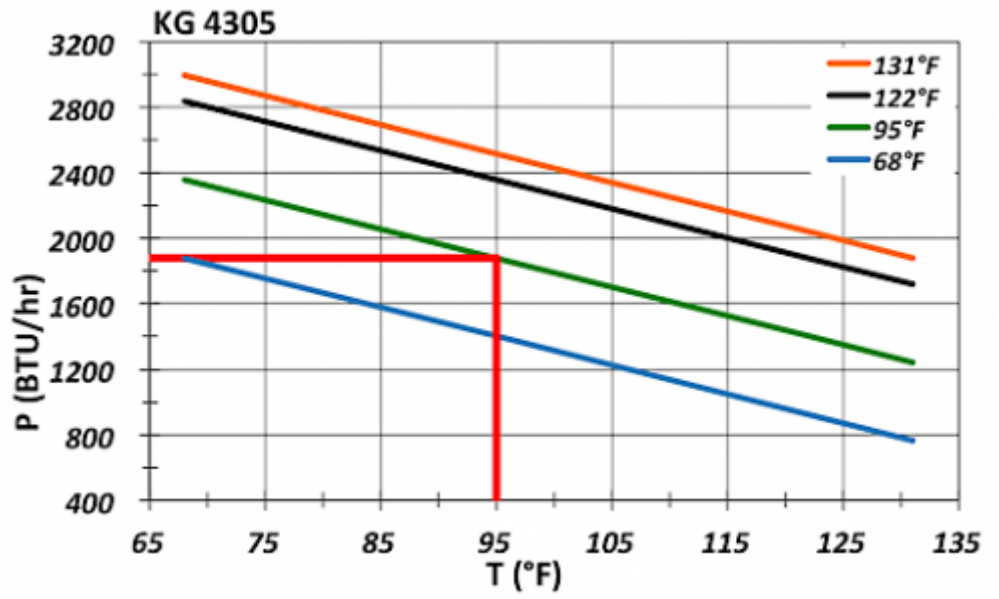

## Technical data KG 4305-120V Recessed

<b>Cooling capacity 95F/95F:</b>	2,120 BTU
<b>Cooling capacity 95F/122F:</b>	1,500 BTU
<b>Compressor:</b>	Reciprocating compressor
<b>Refrigerant / GWP:</b>	R134a / 1430
<b>Refrigerant charge:</b>	163 g / 5.7 oz
<b>High / low pressure:</b>	23.3 / 5.3 bar 338 / 77 psig
<b>Operating temperature range:</b>	50°F - 131°F
<b>Air volume flow (system / unimpeded):</b>	Ambient air circuit: 256 / 324 cfm Cabinet air circuit: 118 / 147 cfm
<b>Mounting:</b>	Recessed
<b>Dimension H x W x D:</b>	28 x 14.6 x 10.2 inch
<b>Weight:</b>	74 lbs.
<b>Cut out dimensions:</b>	12.4 x 25.7 inch
<b>Voltage / Frequency:</b>	120 V ~ 60 Hz
<b>Current 95F95F:</b>	4.4 A
<b>Starting current:</b>	19.1 A
<b>Max. current:</b>	5.3 A
<b>Nominal power 95F95F:</b>	440 W
<b>Max. power:</b>	560 W
<b>Fuse:</b>	10 A (T)
<b>Connection:</b>	Connection terminal block

**Performance Graph:**

**Air flow:**

**Cut out dimensions:**