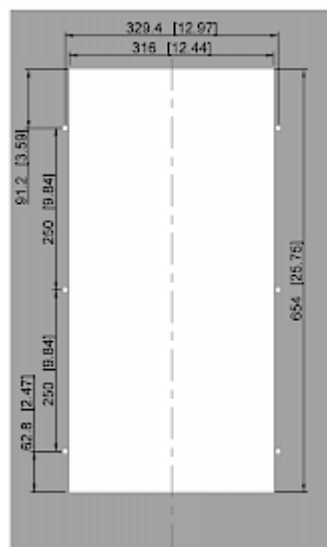

## Technical data KG 4305-120V Recessed

<b>Cooling capacity 95F/95F:</b>	2,120 BTU
<b>Cooling capacity 95F/122F:</b>	1,500 BTU
<b>Compressor:</b>	Reciprocating compressor
<b>Refrigerant / GWP:</b>	R134a / 1430
<b>Refrigerant charge:</b>	163 g / 5.7 oz
<b>High / low pressure:</b>	23.3 / 5.3 bar 338 / 77 psig
<b>Operating temperature range:</b>	50°F - 131°F
<b>Air volume flow (system / unimpeded):</b>	Ambient air circuit: 256 / 324 cfm Cabinet air circuit: 118 / 147 cfm
<b>Mounting:</b>	Recessed
<b>Dimension H x W x D:</b>	28 x 14.6 x 10.2 inch
<b>Weight:</b>	74 lbs.
<b>Cut out dimensions:</b>	12.4 x 25.7 inch
<b>Voltage / Frequency:</b>	120 V ~ 60 Hz
<b>Current 95F95F:</b>	4.4 A
<b>Starting current:</b>	19.1 A
<b>Max. current:</b>	5.3 A
<b>Nominal power 95F95F:</b>	440 W
<b>Max. power:</b>	560 W
<b>Fuse:</b>	10 A (T)
<b>Connection:</b>	Connection terminal block

**Performance Graph:**

**Air flow:**

**Cut out dimensions:**