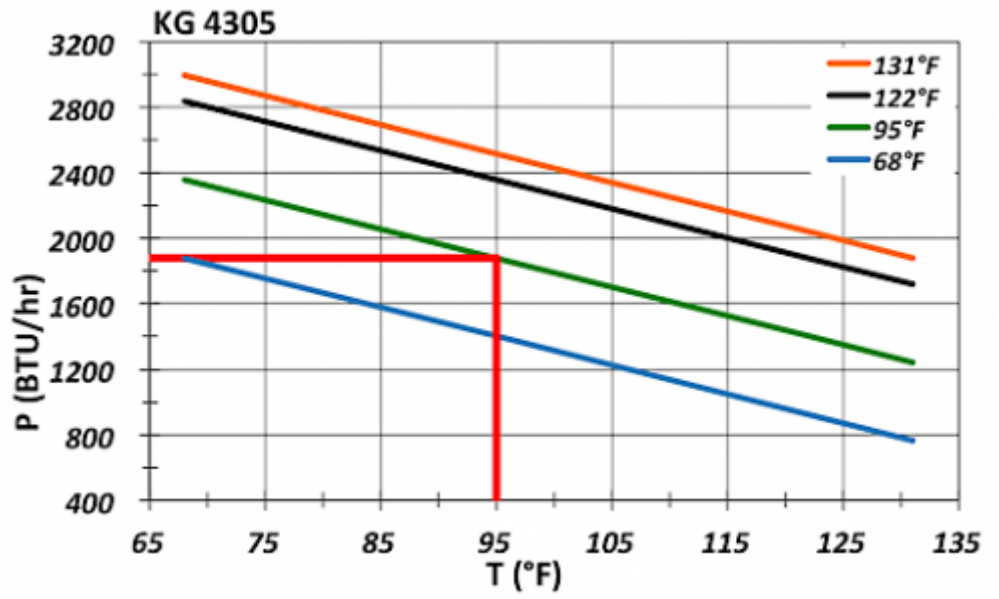

Enclosure air conditioner KG 4305-230V

Description

Brand Name:	SoliTherm ComPact
Order Number:	43050001
Color:	RAL 7035
Housing Material:	Mild steel, powder coated
Ingress protection:	Type 12
Approvals:	CE, cURus, cULus

Technical data KG 4305-230V

Cooling capacity 95F/95F:	2120 BTU
Cooling capacity 95F/122F:	1500 BTU
Compressor:	Reciprocating compressor
Refrigerant / GWP:	R134a / 1430
Refrigerant charge:	163 g / 5.7 oz
High / low pressure:	23.3 / 5.3 bar 338 / 77 psig
Operating temperature range:	68°F - 131°F
Air volume flow (system / unimpeded):	Ambient air circuit: 256 / 324 cfm Cabinet air circuit: 118 / 147 cfm
Mounting:	External
Dimension H x W x D:	25.6 x 12.4 x 10.2 inch
Weight:	61 lbs.
Cut out dimensions:	25.00 x 10.83 in.
Voltage / Frequency:	230 V ~ 50/60 Hz
Current 95F95F:	2.1 A
Starting current:	9.8 A
Max. current:	2.5 A
Nominal power 95F95F:	370 W @ 50 Hz 400 W @ 60 Hz
Max. power:	510 W
Fuse:	6 A (T)
Connection:	Connection terminal block

Performance Graph:

Air flow:

Cut out dimensions:

Bestellinformationen

Stainless steel housing part no.	4305002
Mit Kondensatverdunstung Bestell Nr.	43050101
Verpackungsmaße	685 x 353 x 295 mm
Bruttogewicht	29.5 kg
Taric code	84158200
GTIN (EAN)	5350604360075