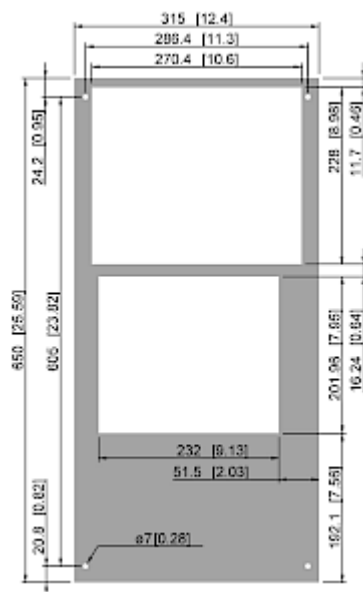

Technical data KG 4305-230V

Cooling capacity 95F/95F:	2120 BTU
Cooling capacity 95F/122F:	1500 BTU
Compressor:	Reciprocating compressor
Refrigerant / GWP:	R134a / 1430
Refrigerant charge:	163 g / 5.7 oz
High / low pressure:	23.3 / 5.3 bar 338 / 77 psig
Operating temperature range:	68°F - 131°F
Air volume flow (system / unimpeded):	Ambient air circuit: 256 / 324 cfm Cabinet air circuit: 118 / 147 cfm
Mounting:	External
Dimension H x W x D:	25.6 x 12.4 x 10.2 inch
Weight:	61 lbs.
Cut out dimensions:	25.00 x 10.83 in.
Voltage / Frequency:	230 V ~ 50/60 Hz
Current 95F95F:	2.1 A
Starting current:	9.8 A
Max. current:	2.5 A
Nominal power 95F95F:	370 W @ 50 Hz 400 W @ 60 Hz
Max. power:	510 W
Fuse:	6 A (T)
Connection:	Connection terminal block

Performance Graph:

Air flow:

Cut out dimensions:

Bestellinformationen

Stainless steel housing part no.	4305002
Mit Kondensatverdunstung Bestell Nr.	43050101
Verpackungsmaße	685 x 353 x 295 mm
Bruttogewicht	29.5 kg
Taric code	84158200
GTIN (EAN)	5350604360075