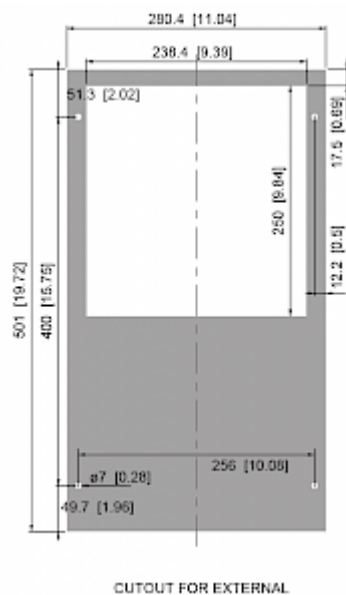

Technical data KG 4304-120V

Cooling capacity 95F/95F:	1,230 BTU
Cooling capacity 95F/122F:	750 BTU
Compressor:	Reciprocating compressor
Refrigerant / GWP:	R134a / 1430
Refrigerant charge:	110 g / 3.9 oz
High / low pressure:	25 / 6 bar 365 / 88 psig
Operating temperature range:	68°F - 131°F
Air volume flow (system / unimpeded):	Ambient air circuit: 53 / 147 cfm Cabinet air circuit: 68 / 80 cfm
Mounting:	External
Dimension H x W x D:	19.69 x 11.02 x 7.87 in.
Weight:	57 lbs.
Cut out dimensions:	18.90 x 9.45 in.
Voltage / Frequency:	120 V ~ 60 Hz
Current 95F95F:	4.4 A
Starting current:	12.5 A
Max. current:	5.4 A
Nominal power 95F95F:	440 W
Max. power:	550 W
Fuse:	10 A (T)
Connection:	Connection terminal block

Performance Graph:

Air flow:

Cut out dimensions:

Bestellinformationen

Stainless steel housing part no.	4304102
Verpackungsmaße	535 x 323 x 225 mm
Bruttogewicht	27 kg
Taric code	84158200
GTIN (EAN)	5350604360044