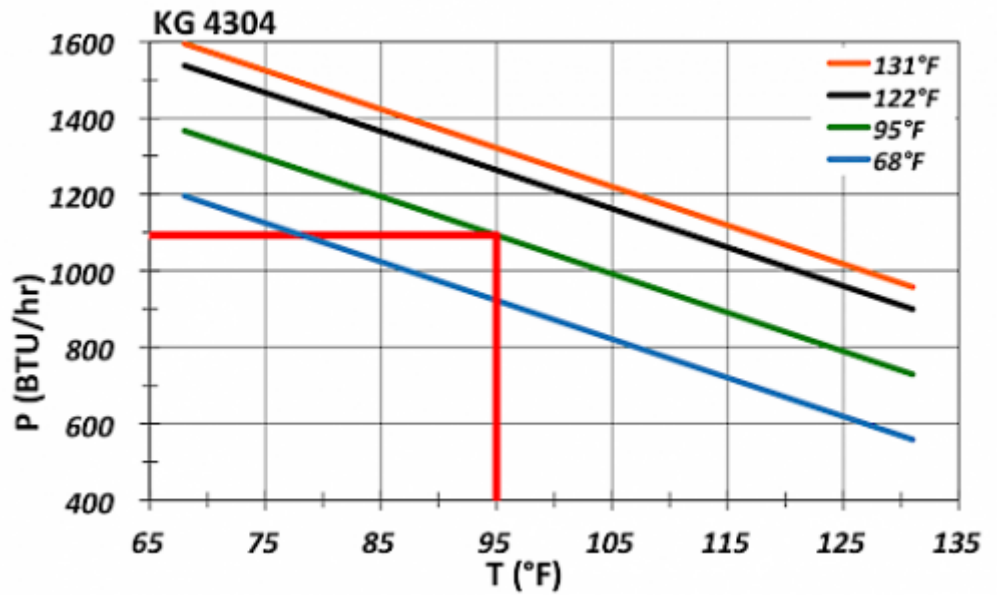

Enclosure air conditioner KG 4304-120V

Description

Brand Name:	SoliTherm ComPact
Order Number:	43041001
Color:	RAL 7035
Housing Material:	Mild steel, powder coated
Ingress protection:	Type 12
Approvals:	CE, cURus, cULus

Technical data KG 4304-120V

Cooling capacity 95F/95F:	1,230 BTU
Cooling capacity 95F/122F:	750 BTU
Compressor:	Reciprocating compressor
Refrigerant / GWP:	R134a / 1430
Refrigerant charge:	110 g / 3.9 oz
High / low pressure:	25 / 6 bar 365 / 88 psig
Operating temperature range:	68°F - 131°F
Air volume flow (system / unimpeded):	Ambient air circuit: 53 / 147 cfm Cabinet air circuit: 68 / 80 cfm
Mounting:	External
Dimension H x W x D:	19.69 x 11.02 x 7.87 in.
Weight:	57 lbs.
Cut out dimensions:	18.90 x 9.45 in.
Voltage / Frequency:	120 V ~ 60 Hz
Current 95F95F:	4.4 A
Starting current:	12.5 A
Max. current:	5.4 A
Nominal power 95F95F:	440 W
Max. power:	550 W
Fuse:	10 A (T)
Connection:	Connection terminal block

Performance Graph:

Air flow:

Cut out dimensions:

Bestellinformationen

Stainless steel housing part no.	4304102
Verpackungsmaße	535 x 323 x 225 mm
Bruttogewicht	27 kg
Taric code	84158200
GTIN (EAN)	5350604360044