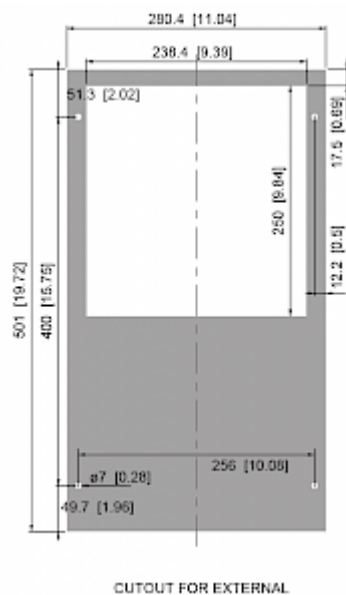

Technical data KG 4304-230V

Cooling capacity 95F/95F:	1230 BTU
Cooling capacity 95F/122F:	750 BTU
Compressor:	Reciprocating compressor
Refrigerant / GWP:	R134a / 1430
Refrigerant charge:	110 g / 3.9 oz
High / low pressure:	25 / 6 bar 365 / 88 psig
Operating temperature range:	50°F - 131°F
Air volume flow (system / unimpeded):	Ambient air circuit: 53 / 147 cfm Cabinet air circuit: 68 / 80 cfm
Mounting:	External
Dimension H x W x D:	19.69 x 11.02 x 7.87 in.
Weight:	40 lbs.
Cut out dimensions:	18.90 x 9.45 in.
Voltage / Frequency:	230 V ~ 50/60 Hz
Current 95F95F:	1.9 A @ 50 Hz 2.0 A @ 60 Hz
Starting current:	6.1 A
Max. current:	2.8 A
Nominal power 95F95F:	335 W @ 50 Hz 380 W @ 60 Hz
Max. power:	550 W
Fuse:	6 A (T)
Connection:	Connection terminal block

Performance Graph:

Air flow:

Cut out dimensions:

Bestellinformationen

Mit Edelstahlgehäuse Bestell Nr.	4304002
Verpackungsmaße	535 x 323 x 225 mm
Bruttogewicht	19 kg
Taric code	84158200
GTIN (EAN)	5350604360006