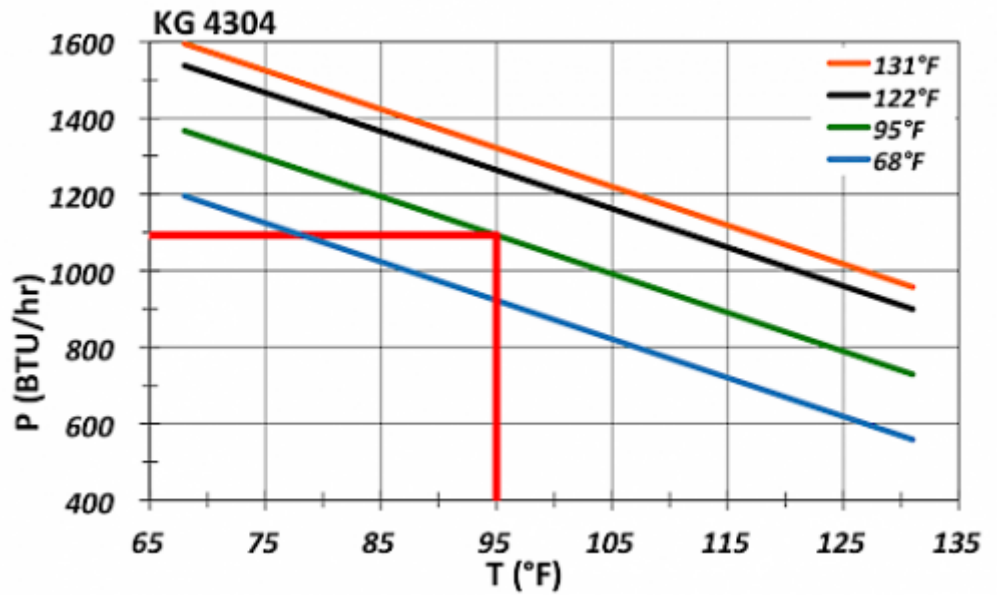

Enclosure air conditioner KG 4304-230V

Description

Brand Name:	SoliTherm ComPact
Order Number:	43040001
Color:	RAL 7035
Housing Material:	Mild steel, powder coated
Ingress protection:	Type 12
Approvals:	CE, cURus, cULus

Technical data KG 4304-230V

Cooling capacity 95F/95F:	1230 BTU
Cooling capacity 95F/122F:	750 BTU
Compressor:	Reciprocating compressor
Refrigerant / GWP:	R134a / 1430
Refrigerant charge:	110 g / 3.9 oz
High / low pressure:	25 / 6 bar 365 / 88 psig
Operating temperature range:	50°F - 131°F
Air volume flow (system / unimpeded):	Ambient air circuit: 53 / 147 cfm Cabinet air circuit: 68 / 80 cfm
Mounting:	External
Dimension H x W x D:	19.69 x 11.02 x 7.87 in.
Weight:	40 lbs.
Cut out dimensions:	18.90 x 9.45 in.
Voltage / Frequency:	230 V ~ 50/60 Hz
Current 95F95F:	1.9 A @ 50 Hz 2.0 A @ 60 Hz
Starting current:	6.1 A
Max. current:	2.8 A
Nominal power 95F95F:	335 W @ 50 Hz 380 W @ 60 Hz
Max. power:	550 W
Fuse:	6 A (T)
Connection:	Connection terminal block

Performance Graph:

Air flow:

Cut out dimensions:

Bestellinformationen

Mit Edelstahlgehäuse Bestell Nr.	4304002
Verpackungsmaße	535 x 323 x 225 mm
Bruttogewicht	19 kg
Taric code	84158200
GTIN (EAN)	5350604360006