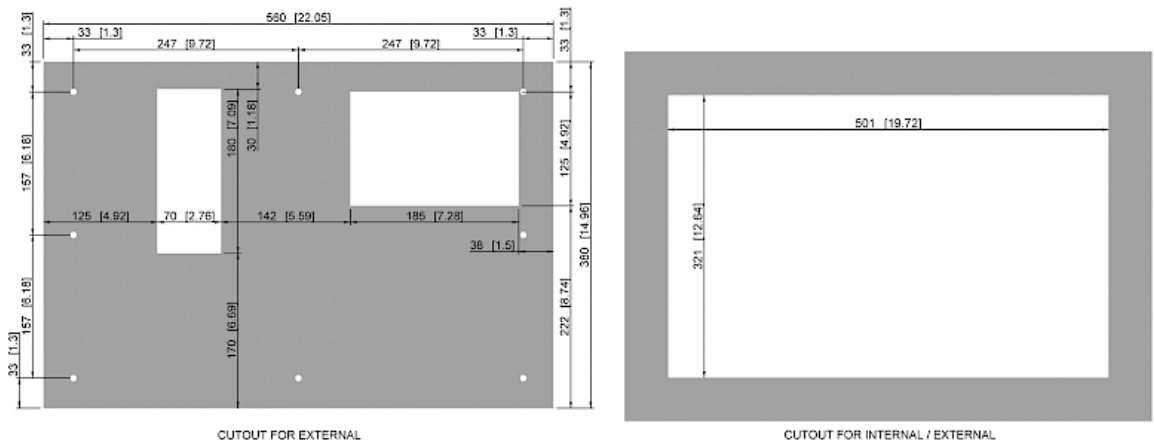

Technical data

Cooling capacity 95F/95F:	1450 BTU
Cooling capacity 95F/122F:	750 BTU
Compressor type:	Rotary piston compressor
Refrigerant / GWP:	R134a / 1430
Refrigerant charge:	111 g / 3.9 oz
High / low pressure:	23 / 4.5 bar 337 / 66 psig
Operating temperature range:	50°F - 122°F
Air volume flow (system / unimpeded):	Ambient air circuit: 127 / 265 cfm Cabinet air circuit: 68 / 147 cfm
Mounting:	Wall mounted / Recessed
Dimension H x W x D:	13.4 x 20.5 x 4.3 inch
Weight:	33 lbs.
Cut out dimensions:	12.6 x 19.7 inch
Voltage / Frequency:	230 V ~ 50/60 Hz
UL Voltage / Frequency:	230 V ~ 60 Hz
Current 95F95F:	1.6 A @ 50 Hz 1.5 A @ 60 Hz
Starting current:	3.2 A
Max. current:	2.3 A
Nominal power 95F95F:	350 W @ 50 Hz 346 W @ 60 Hz
Max. power:	410 W
Fuse:	6 A (T)
Short-circuit current rating:	5 kA
Rated current compressor:	3.1 A
Full load current fans:	2.3 A
Connection:	Connection terminal block

Performance graph:

Air flow:

Cut out dimensions:

Order Information

Box dimensions	577 x 442 x 156.5 mm
Gross weight	17 kg
Taric code	84158200
GTIN (EAN)	5350604370173