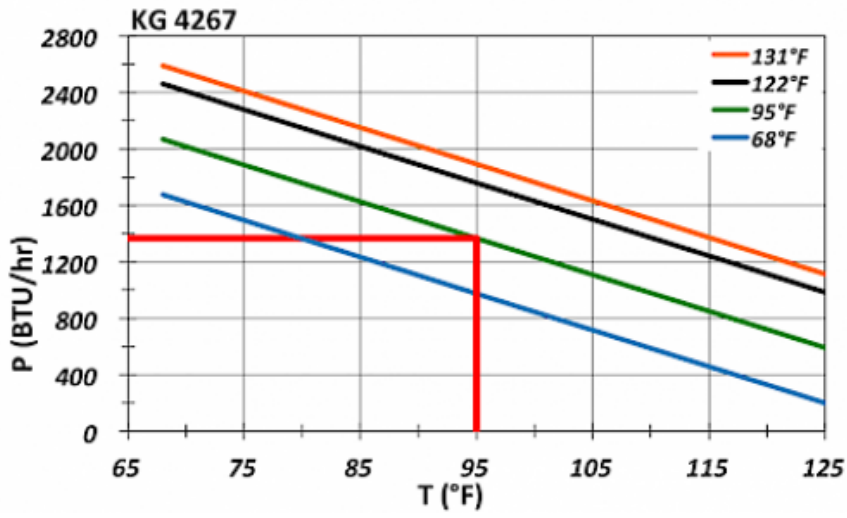

Technical data

Cooling capacity 95F/95F:	1450 BTU
Cooling capacity 95F/122F:	750 BTU
Compressor type:	Rotary piston compressor
Refrigerant / GWP:	R134a / 1430
Refrigerant charge:	111 g / 3.9 oz
High / low pressure:	23 / 4.5 bar 337 / 66 psig
Operating temperature range:	50°F - 122°F
Air volume flow (system / unimpeded):	Ambient air circuit: 127 / 265 cfm Cabinet air circuit: 68 / 147 cfm
Mounting:	Wall mounted / Recessed
Dimension H x W x D:	13.4 x 20.5 x 4.3 inch
Weight:	33 lbs.
Cut out dimensions:	12.6 x 19.7 inch
Voltage / Frequency:	230 V ~ 50/60 Hz
UL Voltage / Frequency:	230 V ~ 60 Hz
Current 95F95F:	1.6 A @ 50 Hz 1.5 A @ 60 Hz
Starting current:	3.2 A
Max. current:	2.3 A
Nominal power 95F95F:	350 W @ 50 Hz 346 W @ 60 Hz
Max. power:	410 W
Fuse:	6 A (T)
Short-circuit current rating:	5 kA
Rated current compressor:	3.1 A
Full load current fans:	2.3 A
Connection:	Connection terminal block

Performance graph:

Air flow:

Cut out dimensions:

Order Information

Box dimensions	577 x 442 x 156.5 mm
Gross weight	17 kg
Taric code	84158200
GTIN (EAN)	5350604370173