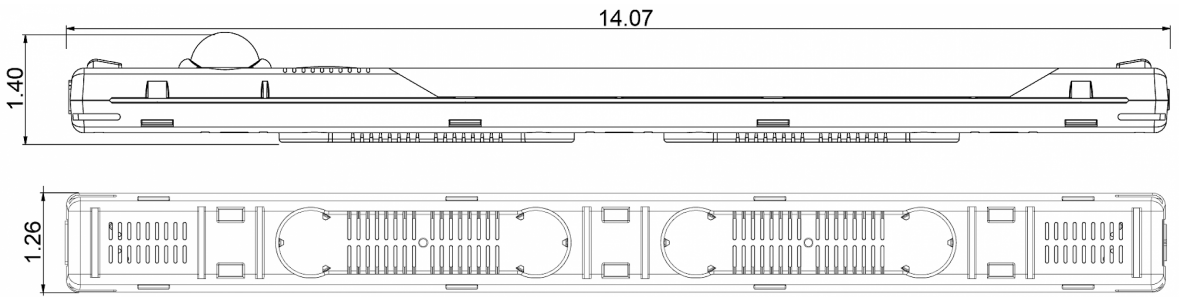

LED enclosure light 400 Lm

Description

Order Number:	400400
Brand Name:	stripLite
Color:	Top cover transparent / body blue
Housing Material:	PC plastic
Ingress protection:	IP 20
Included:	Built-in Motion Sensor, switch off time 5 min. Mounting accessories
Note:	class II Energy class G
Approvals:	CE, cURus

Technical data

Operating temperature range:	-22°F -158°F UL max temp: 140°F
Mounting:	Magnets / clips
Dimension H x W x D:	14.07 x 1.26 x 1.4 inch
Weight:	140 gr.
Voltage / Frequency:	24-265 V DC/AC ~ 0/50/60 Hz
Power consumption:	4 Watt
Lamp:	LED, 7400K
Luminosity:	400 Lm
Lifetime:	50,000 hrs. @ 68°F
Connection:	srew less push in connector

Cut out dimensions:

Order Information

Zolltarifnummer	94054099
EAN Nummer	5350604000179