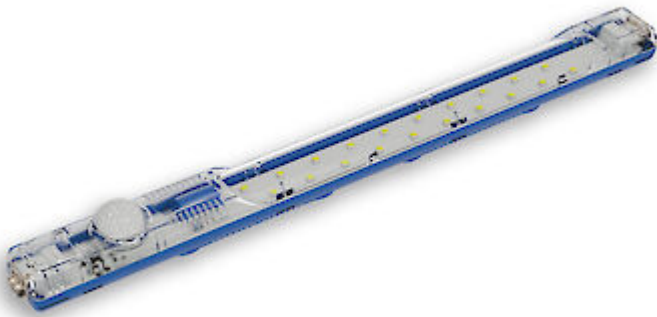

LED enclosure light 400 Lm

Description

Order Number:	400400
Brand Name:	stripLite
Color:	Top cover transparent / body blue
Housing Material:	PC plastic
Ingress protection:	IP 20
Included:	Built-in Motion Sensor, switch off time 5 min. Mounting accessories
Note:	class II Energy class G
Approvals:	CE, cURus

Technical data

Operating temperature range:	-22°F -158°F UL max temp: 140°F
Mounting:	Magnets / clips
Dimension H x W x D:	14.07 x 1.26 x 1.4 inch
Weight:	140 gr.
Voltage / Frequency:	24-265 V DC/AC ~ 0/50/60 Hz
Power consumption:	4 Watt
Lamp:	LED, 7400K
Luminosity:	400 Lm
Lifetime:	50,000 hrs. @ 68°F
Connection:	srew less push in connector