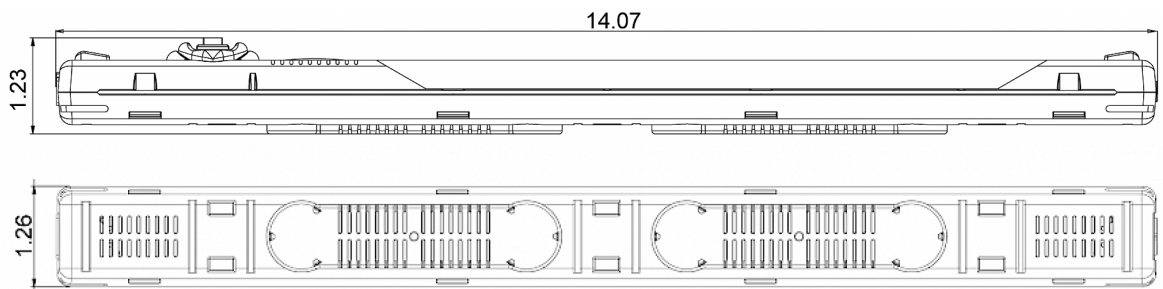

LED enclosure light 700 Lm 400176

Description

Brand Name:	stripLite
Order Number:	400176
Color:	Top cover frosted / body blue
Housing Material:	PC plastic
Ingress protection:	IP 20
Included:	Built-in On/Off switch, mounting accessories
Note:	class II
Approvals:	CE, cURus
Taric Code:	94054099

Technical data 400176

Operating temperature range:	-22°F - 158°F
Mounting:	Magnets / clips
Dimension H x W x D:	14.07 x 1.26 x 1.4 inch
Weight:	0.3 lbs.
Voltage / Frequency:	120-230 V ~ 50/60 Hz
Power consumption:	8 Watt
Lamp:	LED, 120° angle, 7250K
Luminosity:	700 Lm
Lifetime:	50,000 Std. @ 68°F
Connection:	Wieland connector

Cut out dimensions:

Product Accessories:

Wieland female connector part no. 400702

Wieland male connector part no. 400703

Connection cable with Wieland female connector, white, 3 m, part no. 400711

Daisy chain cable with Wieland male / female connector, white, 0.5 m, part