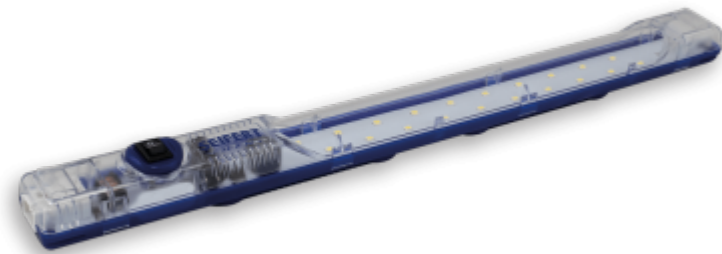

LED enclosure light 300 Lm 400112

Description

Brand Name:	StripLite
Order Number:	400112
Color:	Top cover transparent / body blue
Housing Material:	PC / ABS plastic
Ingress protection:	IP 20
Included:	Built-in On/Off switch, mounting accessories
Approvals:	CE, cURus
Taric Code:	94054099

Technical data 400112

Operating temperature range:	-22°F - 158°F
Mounting:	Magnets / clips
Dimension H x W x D:	14.07 x 1.26 x 1.4 inch
Weight:	0.3 lbs.
Voltage / Frequency:	12 V DC (NEC Class 2 supply)
Power consumption:	4 Watt
Lamp:	LED, 120° angle, 6500K
Luminosity:	300 Lm
Lifetime:	50.000 hrs. @ 68°F
Connection:	Wieland connector

Cut out dimensions:

Product Accessories:

Wieland female connector part no. 400702

Wieland male connector part no. 400703

Connection cable with Wieland female connector, 39 inch, part no. 400711

Daisy chain cable with Wieland male / female connector, 19.7 inch, part no. 400721