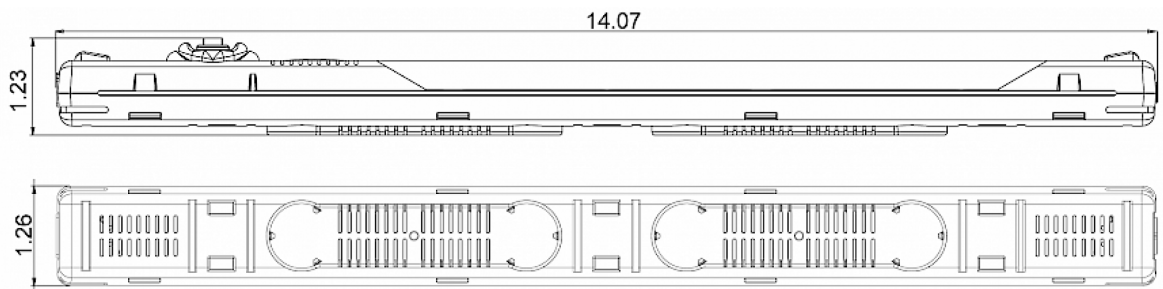

LED enclosure light 300 Lm 400112

Description

Brand Name:	StripLite
Order Number:	400112
Color:	Top cover transparent / body blue
Housing Material:	PC / ABS plastic
Ingress protection:	IP 20
Included:	Built-in On/Off switch, mounting accessories
Approvals:	CE, cURus
Taric Code:	94054099

Technical data 400112

Operating temperature range:	-22°F - 158°F
Mounting:	Magnets / clips
Dimension H x W x D:	14.07 x 1.26 x 1.4 inch
Weight:	0.3 lbs.
Voltage / Frequency:	12 V DC (NEC Class 2 supply)
Power consumption:	4 Watt
Lamp:	LED, 120° angle, 6500K
Luminosity:	300 Lm
Lifetime:	50.000 hrs. @ 68°F
Connection:	Wieland connector

Cut out dimensions:

Product Accessories:

Wieland female connector part no. 400702

Wieland male connector part no. 400703

Connection cable with Wieland female connector, 39 inch, part no. 400711

Daisy chain cable with Wieland male / female connector, 19.7 inch, part no. 400721