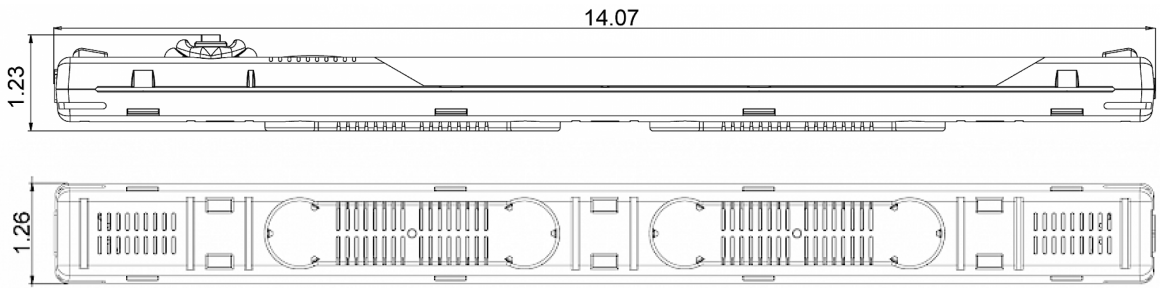

LED enclosure light 400 Lm

Description

Order Number:	400100
Brand Name:	stripLite
Color:	Top cover transparent / body blue
Housing Material:	PC plastic
Ingress protection:	IP 20
Included:	Built-in On/Off switch, mounting accessories
Note:	class II Energy class G
Approvals:	CE, cURus

Technical data

Operating temperature range:	-22°F -158°F UL max temp: 140°F
Mounting:	Magnets / clips
Dimension H x W x D:	14.07 x 1.26 x 1.4 inch
Voltage / Frequency:	24-265 V DC/AC ~ 0/50/60 Hz
Power consumption:	4 Watt
Luminosity:	400 Lm
Lifetime:	50,000 hrs. @ 68°F
Connection:	Wieland connector

Cut out dimensions:

Order Information

Zolltarifnummer	94054099
EAN Nummer	5350604000100