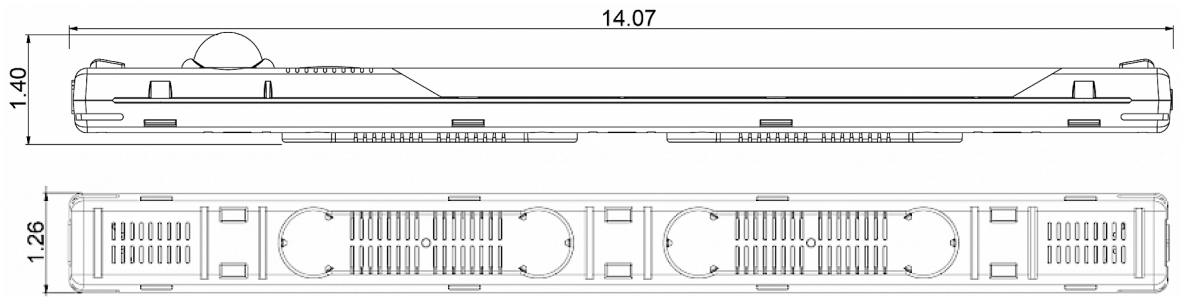

Enclosure light 700 Lm 400076

Description

Brand Name:	StripLite
Order Number:	400076
Color:	Top cover frosted / body blue
Housing Material:	PC plastic
Ingress protection:	IP 20
Included:	Built-in Motion Sensor, switch off time 5 min. Mounting accessories
Note:	class II
Approvals:	CE, cURus
Taric Code:	94054099

Technical data 400076

Operating temperature range:	-22°F - 158°F
Mounting:	Magnets / clips
Dimension H x W x D:	14.07 x 1.26 x 1.4 inch
Weight:	0.3 lbs.
Voltage / Frequency:	120-230 V ~ 50/60 Hz
Power consumption:	8 Watt
Lamp:	LED, 120° angle, 7250K
Luminosity:	700 lm
Lifetime:	60,000 Std. @ 68°F
Connection:	Wieland connector

Cut out dimensions:

Product Accessories:

Wieland female connector part. no. 400702

Wieland male connector part. no. 400703

Connection cable with Wieland female connector, white 39 inch, part no. 400711