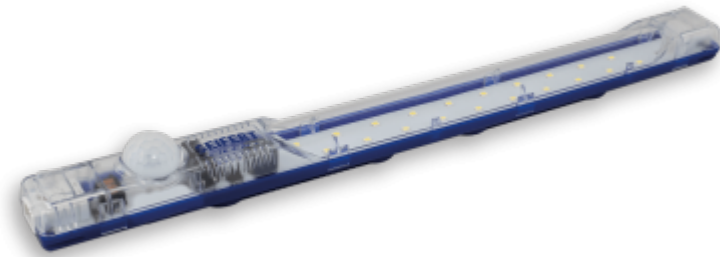

Enclosure light 300 Lm 400012

Description

Brand Name:	StripLite
Order Number:	400012
Color:	Top cover transparent / body blue
Housing Material:	PC / ABS plastic
Ingress protection:	IP 20
Included:	Built-in Motion Sensor, switch off time 5 min. Mounting accessories
Optional:	With ON/OFF switch order no. 400112
Approvals:	CE, cURus
Taric Code:	94054099

Technical data 400012

Operating temperature range:	-22°F - 158°F
Mounting:	Magnets / clips
Dimension H x W x D:	14.07 x 1.26 x 1.4 inch
Weight:	0.3 lbs.
Voltage / Frequency:	12 V DC (NEC Class 2 supply)
Power consumption:	4 Watt
Lamp:	LED, 120° angle, 6500K
Luminosity:	300 Lm
Lifetime:	50.000 hrs. @ 68°F
Connection:	Wieland connector

Cut out dimensions:

Product Accessories:

Wieland female connector part no. 400702

Wieland male connector part no. 400703

Connection cable with Wieland female connector, 39 inch, part no. 400711

Daisy chain cable with Wieland male / female connector, 19.7 inch, part no. 400721