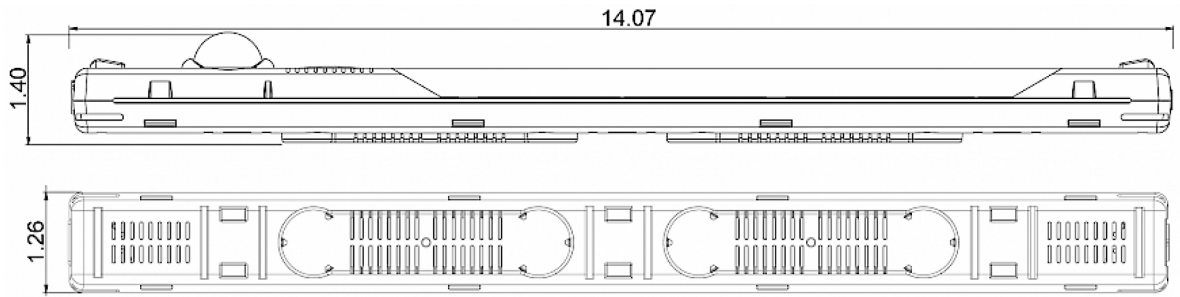

Enclosure light 300 Lm 400012

Description

Brand Name:	StripLite
Order Number:	400012
Color:	Top cover transparent / body blue
Housing Material:	PC / ABS plastic
Ingress protection:	IP 20
Included:	Built-in Motion Sensor, switch off time 5 min. Mounting accessories
Optional:	With ON/OFF switch order no. 400112
Approvals:	CE, cURus
Taric Code:	94054099

Technical data 400012

Operating temperature range:	-22°F - 158°F
Mounting:	Magnets / clips
Dimension H x W x D:	14.07 x 1.26 x 1.4 inch
Weight:	0.3 lbs.
Voltage / Frequency:	12 V DC (NEC Class 2 supply)
Power consumption:	4 Watt
Lamp:	LED, 120° angle, 6500K
Luminosity:	300 Lm
Lifetime:	50.000 hrs. @ 68°F
Connection:	Wieland connector

Cut out dimensions:

Product Accessories:

Wieland female connector part no. 400702

Wieland male connector part no. 400703

Connection cable with Wieland female connector, 39 inch, part no. 400711

Daisy chain cable with Wieland male / female connector, 19.7 inch, part no. 400721