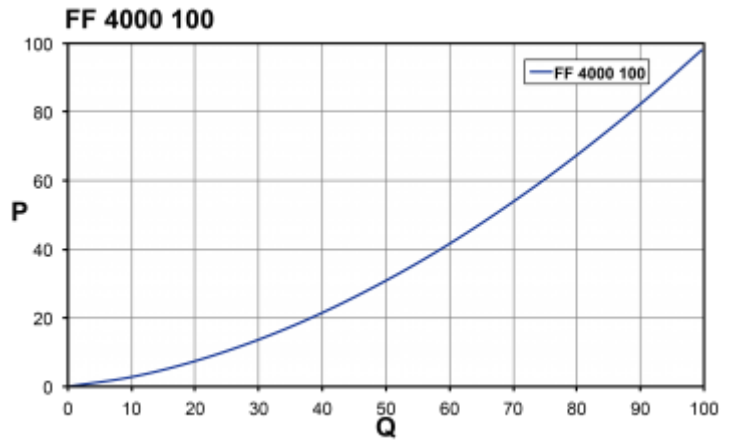

Exhaust filter FF 4000 100

Description

Order Number:	400010000
Color:	RAL 7035
Housing Material:	ABS Plastic
Ingress protection:	NEMA 12
Optional:	# 4000 10003 black # 4000 10030 NEMA 3R # 4000 10033 black, NEMA 3R
Approvals:	CE, cULus, CSA
Taric Code:	84145915

Technical data FF 4000 100

Operating temperature range:	14°F - +131°F
Dimension H x W x D:	5.91 x 5.91 x 1.15 in.
Weight:	0.40 lbs
Cut out dimensions:	4.88 x 4.88 in. (+0.06)
Degree of separation:	85% - DIN 24185
Wall thickness:	0.05 - 0.13 inch
Installation:	Elastic clips or by 4 self-threading screws

Air flow:

Cut out dimensions: