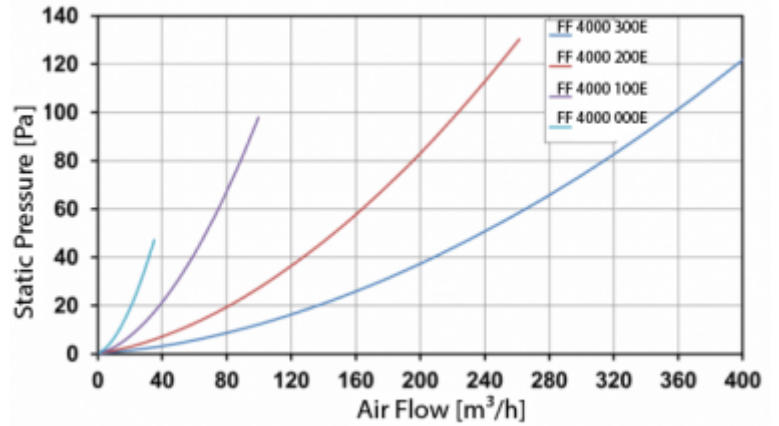

Air flow:

Cut out dimensions: