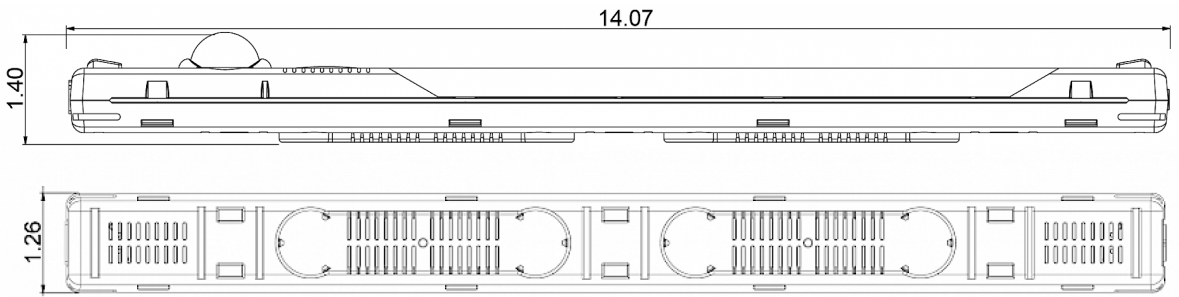

LED light 400 Lm

Description

Order Number:	400000
Brand Name:	STRIPLITE
Color:	Top cover transparent / body blue
Housing Material:	PC plastic
Ingress protection:	IP 20
Included:	Built-in Motion Sensor, switch off time 5 min. Mounting accessories
Note:	class II Energy class G
Approvals:	CE, cURus

Technical data

Operating temperature range:	-22°F -158°F UL max temp: 140°F
Mounting:	Magnets / clips
Dimension H x W x D:	14.07 x 1.26 x 1.4 inch
Weight:	0.3 lbs.
Voltage / Frequency:	24-265 V DC/AC ~ 0/50/60 Hz
Power consumption:	4 Watt
Lamp:	LED, 7400K
Luminosity:	400 Lm
Lifetime:	50,000 hrs. @ 68°F
Connection:	Wieland connector

Cut out dimensions:

Order Information

Zolltarifnummer	94054099
EAN Nummer	5350604000001