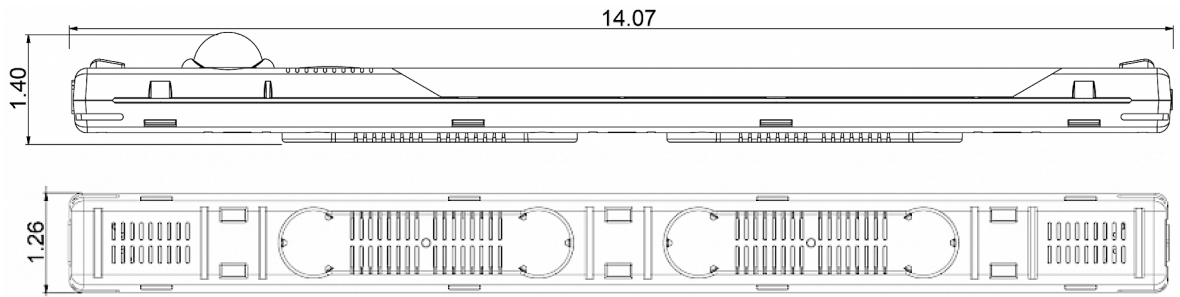

Cut out dimensions: