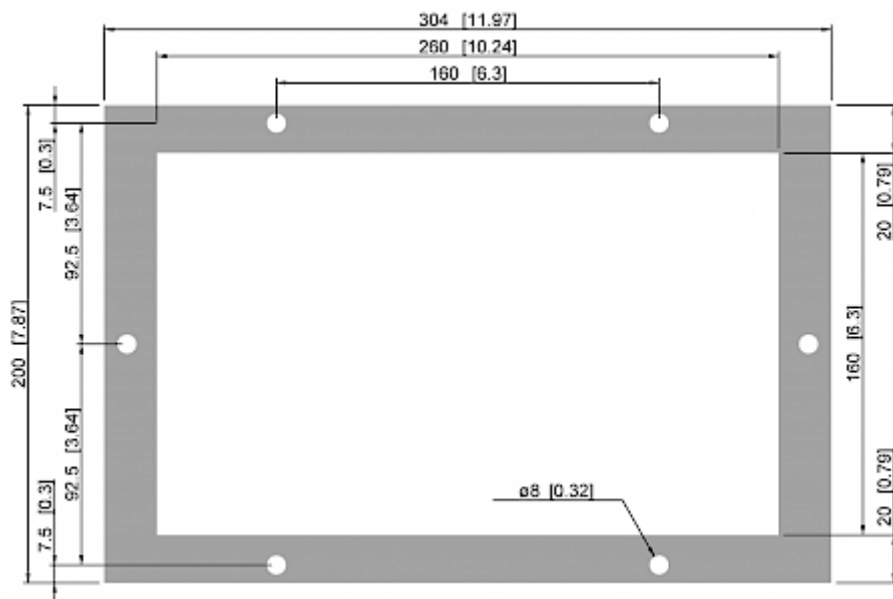

## Technical data TG 3102-24V Recessed

<b>Cooling capacity 95F/95F:</b>	340 BTU
<b>Operating temperature range:</b>	-4°F - 149°F
<b>Air volume flow (system / unimpeded):</b>	Ambient air circuit: 75 / 125 cfm Cabinet air circuit: 27 / 53 cfm
<b>Mounting:</b>	Recessed
<b>Dimension H x W x D:</b>	200 x 304 x 138 (74+64) mm
<b>Weight:</b>	13 lbs.
<b>Cut out dimensions:</b>	10.24 x 6.30 in.
<b>Voltage / Frequency:</b>	24 V DC
<b>Current 95F95F:</b>	4.8 A
<b>Starting current:</b>	7.4 A
<b>Max. current:</b>	4.9 A
<b>Nominal power 95F95F:</b>	115 W
<b>Max. power:</b>	118 W
<b>Fuse:</b>	8 A (T)
<b>Connection:</b>	Connection terminal block

**Performance Graph:**

**Air flow:**

**Cut out dimensions:**

## Bestellinformationen

<b>Stainless steel AISI 316 (V4A) housing part no.</b>	31023034
<b>Verpackungsmaße</b>	235 x 380 x 190.5 mm
<b>Bruttogewicht</b>	7.5 kg
<b>Taric code</b>	84158300
<b>GTIN (EAN)</b>	5350604350090