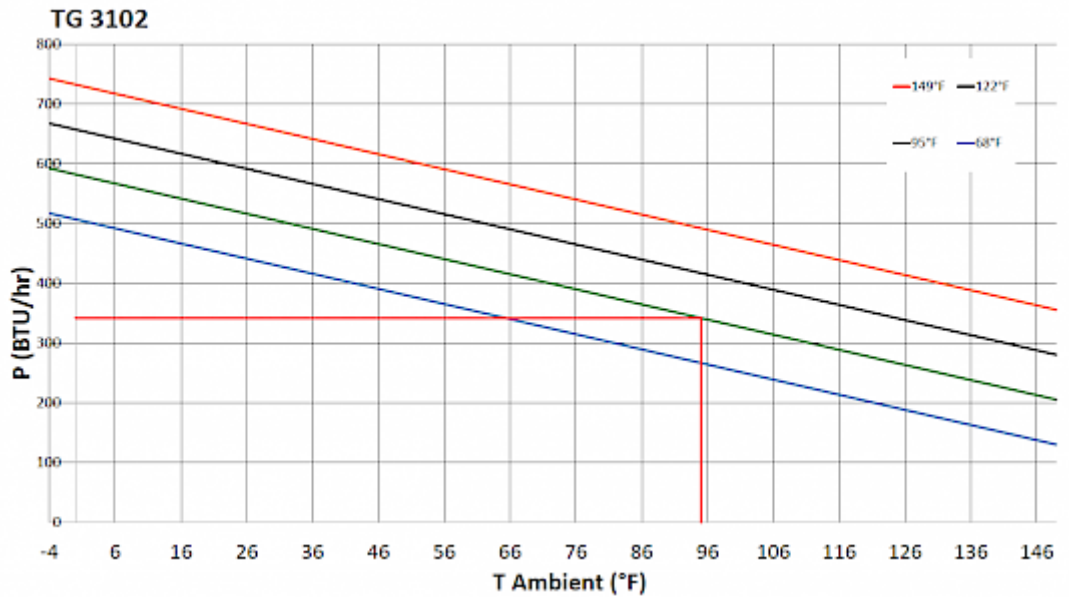

Performance Graph: