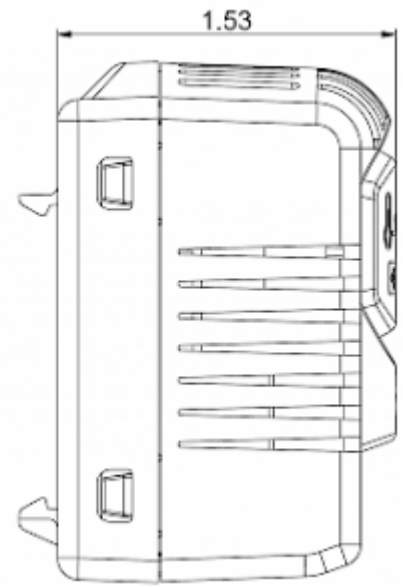

Pre-set thermostat NO

Description

Order Number:	301030
Brand Name:	SOLIFLEX
Color:	Grey RAL 7011
Housing Material:	PC plastic
Ingress protection:	IP 20
Note:	Hyst.10±2K / Sw.Pt.tol ±2K
Approvals:	CE, cURus
UL File Number:	E358385

Technical data

Operating temperature range:	-40°F - +176°F
Setting range:	ON 35°C/95°F - OFF 25°C/77°F
Mounting:	DIN rail 1.38 inch
Dimension H x W x D:	12.36 x 1.54 x 1.53 inch
Weight:	~ 1.76 oz.
Voltage / Frequency:	max. 250 V AC 16 A(res) / 10 A(ind) max. 72 V DC max. 30 W
Lifetime:	100,000 hrs.
Connection:	2-pole terminal, clamping torque 0.5 Nm max. solid wire - 2.5 mm ² max. stranded wire - 1.5 mm ² max.

Cut out dimensions:

Order Information

Zolltarifnummer	90321089
EAN Nummer	5350604010062