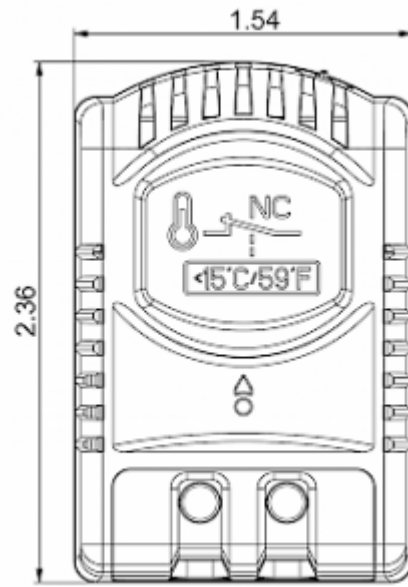

Pre-set thermostat NO

Description

Order Number:	301030
Brand Name:	SOLIFLEX
Color:	Grey RAL 7011
Housing Material:	PC plastic
Ingress protection:	IP 20
Note:	Hyst.10±2K / Sw.Pt.tol ±2K
Approvals:	CE, cURus
UL File Number:	E358385

Technical data

Operating temperature range:	-40°F - +176°F
Setting range:	ON 35°C/95°F - OFF 25°C/77°F
Mounting:	DIN rail 1.38 inch
Dimension H x W x D:	12.36 x 1.54 x 1.53 inch
Weight:	~ 1.76 oz.
Voltage / Frequency:	max. 250 V AC 16 A(res) / 10 A(ind) max. 72 V DC max. 30 W
Lifetime:	100,000 hrs.
Connection:	2-pole terminal, clamping torque 0.5 Nm max. solid wire - 2.5 mm ² max. stranded wire - 1.5 mm ² max.

Cut out dimensions:

Order Information

Zolltarifnummer	90321089
EAN Nummer	5350604010062