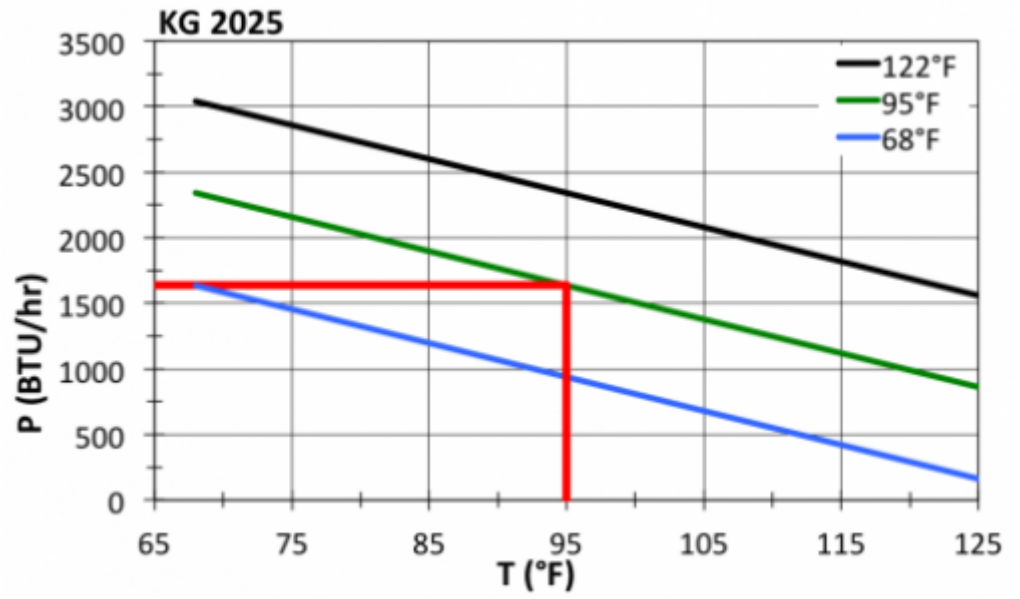

Variable Speed Air Conditioner KG 2025-48V

Description

Brand Name:	Solitherm CoolMatch
Order Number:	20250481
Color:	RAL 7035
Housing Material:	Mild steel, powder coated
Ingress protection:	NEMA 12
Note:	Variable cooling capacity from 120 - 480 W
Approvals:	CE
Taric Code:	84158200

Technical data KG 2025-48V

Cooling capacity 95F/95F:	1640 BTU
Cooling capacity 95F/122F:	940 BTU
Compressor:	Speed Control rotary compressor
Refrigerant / GWP:	R134a / 1430
Refrigerant charge:	82 g / 2.9 oz
High / low pressure:	30 / 6 bar 440 / 88 psig
Operating temperature range:	50°F - 131°F
Air volume flow (system / unimpeded):	Ambient air circuit: 185 / 222 cfm Cabinet air circuit: 110 / 222 cfm
Mounting:	Wall mounted / recessed
Dimension H x W x D:	11.65 x 18.31 x 3.35 in.
Weight:	20.3 lbs
Cut out dimensions:	15.4 x 5.5 inch
Voltage / Frequency:	48 V DC
Current 95F95F:	max. 5.0 A
Max. current:	7.5 A
Nominal power 95F95F:	max. 225 W
Max. power:	320 W
Fuse:	16 A (T)
Connection:	Connection terminal block

Performance Graph:

Cut out dimensions: