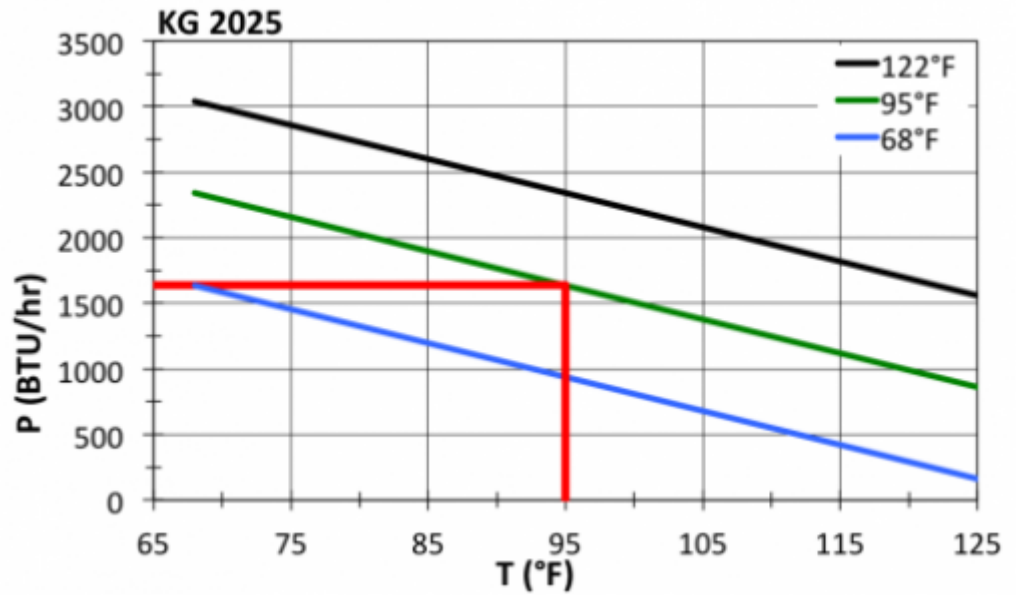

Variable Speed Air Conditioner KG 2025-24V

Description

Brand Name:	Solitherm
Order Number:	20250241
Color:	RAL 7035
Housing Material:	Mild steel, powder coated
Ingress protection:	NEMA 12
Note:	Variable cooling capacity from 120 - 480 W
Approvals:	CE
Taric Code:	84158200

Technical data KG 2025-24V

Cooling capacity 95F/95F:	1640 BTU
Cooling capacity 95F/122F:	940 BTU
Compressor:	Speed Control rotary compressor
Refrigerant / GWP:	R134a / 1430
Refrigerant charge:	82 g / 2.9 oz
High / low pressure:	30 / 6 bar 440 / 88 psig
Operating temperature range:	50°F - 131°F
Air volume flow (system / unimpeded):	Ambient air circuit: 185 / 222 cfm Cabinet air circuit: 110 / 222 cfm
Mounting:	Wall mounted / recessed
Dimension H x W x D:	11.65 x 18.31 x 3.35 in.
Weight:	17.42 lbs
Cut out dimensions:	15.4 x 5.5 inch
Voltage / Frequency:	24 V DC
Current 95F95F:	max. 11.5 A
Max. current:	12.4 A
Nominal power 95F95F:	max. 280 W
Max. power:	300 W
Fuse:	16 A (T)
Connection:	Connection terminal block

Performance Graph:

Cut out dimensions: