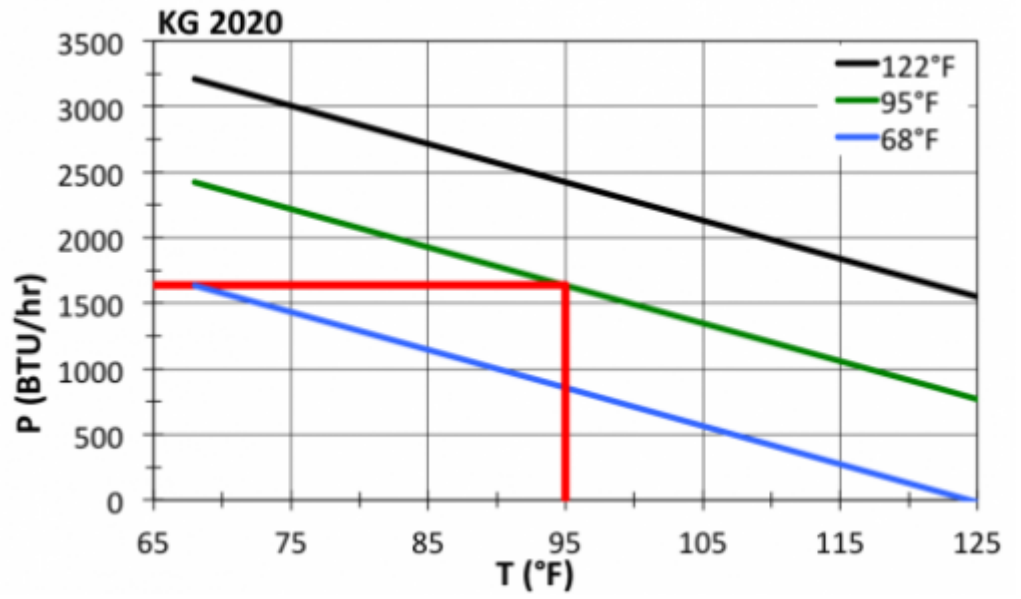

Performance Graph: